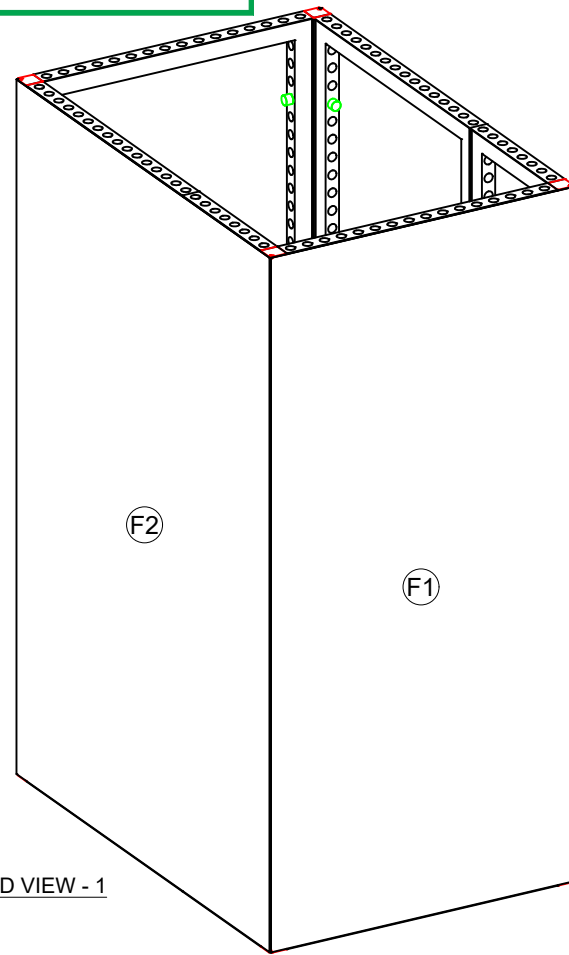

APPROVED FOR PRODUCTION BY:

ANDREW RICHARD at 11:52 am, Feb 04, 2022

3D VIEW - 1

3D VIEW - 2

SIDE VIEW

PLAN VIEW

PULL LIST

| I.D. | Qty | Type | Size | Area (SqFt) | Part Number | Description | Material | Color | Notes | Low Inv. |
|------|-----|----------------------|----------------------|-------------|-------------|--------------------------------------------------|----------|---------|--------------------|----------|
| | 2 | FLEX Frame-Straight | 19-1/2" x 95-3/16" | | 60400028 | Straight Frame 08 Hole x 39 Hole | Aluminum | Silver | SF08390001 | |
| | 4 | FLEX Frame-Straight | 39-1/16" x 95-3/16" | | 60400043 | Straight Frame 16 Hole x 39 Hole | Aluminum | Silver | SF16390001 | |
| | 8 | FLEX Acc-Corner Post | 0-5/16" | | 60440019 | End piece for fabrics | Steel | Gray | bMX 614 S04 SET TG | X |
| | 4 | FLEX Acc-Corner Post | 94-9/16" | | 60440020 | Cnrn prof for fabric w/ 4 sides + thrds [2402MM] | Steel | Gray | CO6142402S04 | |
| C1 | 4 | FLEX Part-Connector | Standard | | 60440043 | Manual Clamp Connector | Aluminum | Silver | CO90120250132POM | |
| C12 | 16 | FLEX Part-Connector | Standard | | 60440048 | Manual M8 pin connector for LEDSkin | Aluminum | Silver | CO90120480100MKII | |
| F1 | 2 | FLEX Fabric Graphic | 43-15/16" x 95-3/16" | 29.0 | | 43-15/16" x 95-3/16" FLEX Fabric Graphic | Fabric | Graphic | | |
| F2 | 2 | FLEX Fabric Graphic | 63-7/16" x 95-3/16" | 41.9 | | 63-7/16" x 95-3/16" FLEX Fabric Graphic | Fabric | Graphic | | |