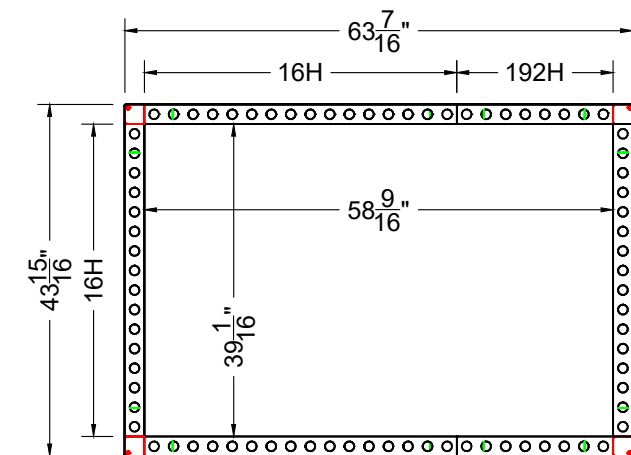

APPROVED FOR PRODUCTION BY:

ANDREW RICHARD at 11:52 am, Feb 04, 2022

3D VIEW - 1

3D VIEW - 2

SIDE VIEW

PLAN VIEW

PULL LIST

| I.D. | Qty | Type | Size | Area (SqFt) | Part Number | Description | Material | Color | Notes | Low Inv. |
|------|-----|----------------------|----------------------|-------------|-------------|--------------------------------------------------|----------|---------|--------------------|----------|
| | 2 | FLEX Frame-Straight | 19-1/2" x 95-3/16" | | 60400028 | Straight Frame 08 Hole x 39 Hole | Aluminum | Silver | SF08390001 | |
| | 4 | FLEX Frame-Straight | 39-1/16" x 95-3/16" | | 60400043 | Straight Frame 16 Hole x 39 Hole | Aluminum | Silver | SF16390001 | |
| | 8 | FLEX Acc-Corner Post | 0-5/16" | | 60440019 | End piece for fabrics | Steel | Gray | bMX 614 S04 SET TG | X |
| | 4 | FLEX Acc-Corner Post | 94-9/16" | | 60440020 | Cnrn prof for fabric w/ 4 sides + thrds [2402MM] | Steel | Gray | CO6142402S04 | |
| C1 | 4 | FLEX Part-Connector | Standard | | 60440043 | Manual Clamp Connector | Aluminum | Silver | CO90120250132POM | |
| C12 | 16 | FLEX Part-Connector | Standard | | 60440048 | Manual M8 pin connector for LEDSkin | Aluminum | Silver | CO90120480100MKII | |
| F1 | 2 | FLEX Fabric Graphic | 43-15/16" x 95-3/16" | 29.0 | | 43-15/16" x 95-3/16" FLEX Fabric Graphic | Fabric | Graphic | | |
| F2 | 2 | FLEX Fabric Graphic | 63-7/16" x 95-3/16" | 41.9 | | 63-7/16" x 95-3/16" FLEX Fabric Graphic | Fabric | Graphic | | |

LESS THAN 30 DAYS OUT

* 0 0 5 0 9 3 4 9 0 1 . 1 0 4 . 0 *

MORE THAN 30 DAYS OUT

* 0 0 5 0 9 3 4 9 0 1 . 1 0 4 . 1 *