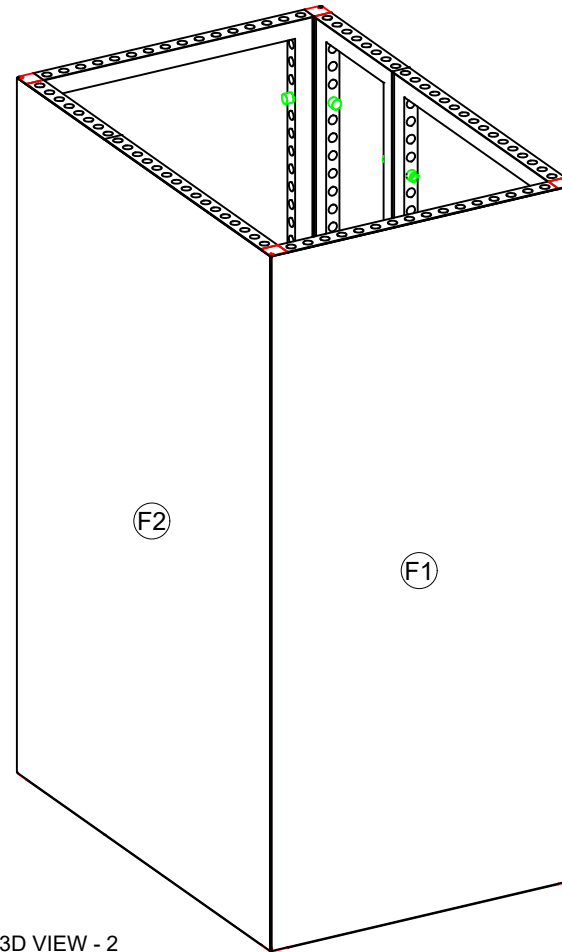

APPROVED FOR PRODUCTION BY:

ANDREW RICHARD at 11:52 am, Feb 04, 2022

3D VIEW - 1

3D VIEW - 2

SIDE VIEW

PLAN VIEW

PULL LIST

| I.D. | Qty | Type | Size | Area (SqFt) | Part Number | Description | Material | Color | Notes | Low Inv. |
|------|-----|----------------------|----------------------|-------------|-------------|--------------------------------------------------|----------|---------|--------------------|----------|
| | 2 | FLEX Frame-Straight | 19-1/2" x 95-3/16" | | 60400028 | Straight Frame 08 Hole x 39 Hole | Aluminum | Silver | SF08390001 | |
| | 4 | FLEX Frame-Straight | 39-1/16" x 95-3/16" | | 60400043 | Straight Frame 16 Hole x 39 Hole | Aluminum | Silver | SF16390001 | |
| | 8 | FLEX Acc-Corner Post | 0-5/16" | | 60440019 | End piece for fabrics | Steel | Gray | bMX 614 S04 SET TG | X |
| | 4 | FLEX Acc-Corner Post | 94-9/16" | | 60440020 | Cnrn prof for fabric w/ 4 sides + thrds [2402MM] | Steel | Gray | CO6142402S04 | |
| C1 | 4 | FLEX Part-Connector | Standard | | 60440043 | Manual Clamp Connector | Aluminum | Silver | CO90120250132POM | |
| C12 | 16 | FLEX Part-Connector | Standard | | 60440048 | Manual M8 pin connector for LEDSkin | Aluminum | Silver | CO90120480100MKII | |
| F1 | 2 | FLEX Fabric Graphic | 43-15/16" x 95-3/16" | 29.0 | | 43-15/16" x 95-3/16" FLEX Fabric Graphic | Fabric | Graphic | | |
| F2 | 2 | FLEX Fabric Graphic | 63-7/16" x 95-3/16" | 41.9 | | 63-7/16" x 95-3/16" FLEX Fabric Graphic | Fabric | Graphic | | |