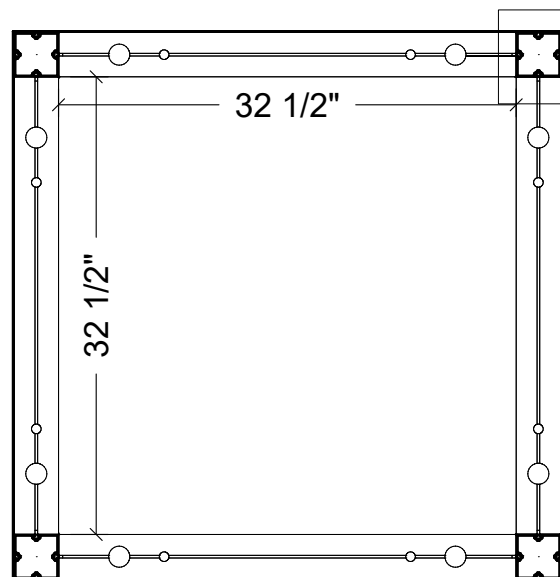

MORE THAN 30 DAYS OUT

LESS THAN 30 DAYS OUT

00505739)01.104.1

00505739)01.104.0

NO NEED FOR
INNER PVC PANELS

PERSPECTIVE

PLAN VIEW

PANEL CORNERS
OVERLAP IN A
CHASE PATTERN

STRUCTURE VIEW

ELEVATION

Pull List

I.D.	Qty	Type	Size	Area (SqFt)	Part Number	Description	Material	Color	Notes	Low Inv.
	4	SP FRAME	32-1/2" x 3-1/8" x 93"		60080040	SP 32.5" X 93" FRAME	Aluminum	Silver		
	4	PV80	3-3/16" x 3-3/16" x 93"		60080061	SP PV80 - 93"	Aluminum	Silver		
G	4	Overlay Graphic Panel	38-15/16" x 93"	25.1		Overlay Graphics	PVC 3MM	Graphic	frame to frame fabric	