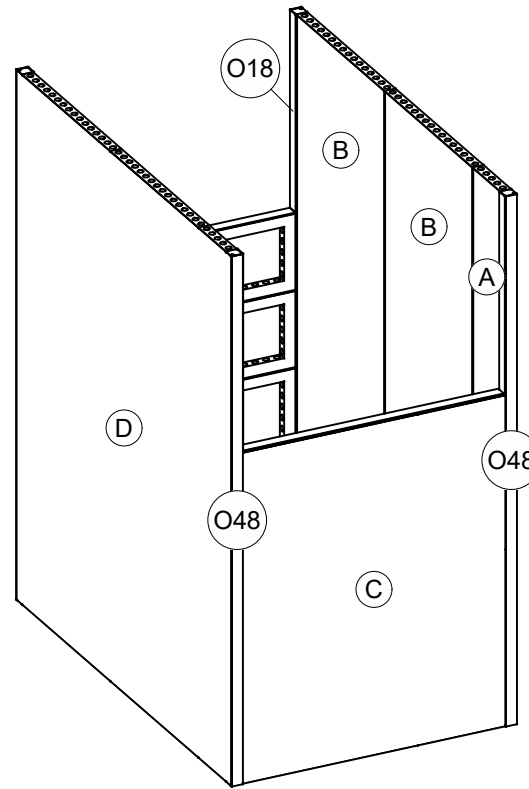

FRONT

BACK

PLAN
Scale: 1/4" = 1'-0"

METAL ELEVATION
Scale: 1/4" = 1'-0"

Column Wrap

I.D.	Qty	Type	Size	Area (SqFt)	Part Number	Description	Material	Color	Notes	Low Inv.
	2	FLEX Frame-Straight	12-3/16" x 117-3/16"		60400017	Straight Frame 05 Hole x 48 Hole	Aluminum	Silver	SF05480001	
	4	FLEX Frame-Straight	17-1/16" x 19-1/2"		60400019	Straight Frame 07 Hole x 08 Hole	Aluminum	Silver	SF07080001	
	4	FLEX Frame-Straight	17-1/16" x 39-1/16"		60400020	Straight Frame 07 Hole x 16 Hole	Aluminum	Silver	SF07160001	
	2	FLEX Frame-Straight	19-1/2" x 39-1/16"		60400025	Straight Frame 08 Hole x 16 Hole	Aluminum	Silver	SF08160001	
	4	FLEX Frame-Straight	39-1/16" x 117-3/16"		60400044	Straight Frame 16 Hole x 48 Hole	Aluminum	Silver	SF16480001	
	2	FLEX Frame-Straight	39-1/16" x 39-1/16"		60400037	Straight Frame 16 Hole x 16 Hole	Aluminum	Silver	SF16160001	
	8	FLEX Acc-Corner Post	0-5/16"		60440019	End piece for fabrics	Steel	Gray	bMX 614 S04 SET TG	X
	4	FLEX Acc-Corner Post	116-9/16"		60440021	Cnrn prof for fabric w/ 4 sides + thrds [2960MM]	Steel	Gray	CO6142960S04	
C1	32	FLEX Part-Connector	Standard		60440043	Manual Clamp Connector	Aluminum	Silver	CO90120250132POM	
C12	16	FLEX Part-Connector	Standard		60440048	Manual M8 pin connector for LEDSkin	Aluminum	Silver	CO90120480100MKII	
A	2	Flex Insert	11-15/16" x 116-7/8"		60160021	Flex Insert [5x48 Hole]	PVC 3MM	White	w/ Female Velcro	
B	4	Flex Insert	38-3/4" x 116-7/8"		60160052	Flex Insert [16x48 Hole]	PVC 3MM	White	w/ Female Velcro	
O18	4	Overlay Panel	2-7/16" x 43-3/4"	0.7		Cover Profile 18 Hole	PVC 3MM	White		
O24	2	Overlay Panel	2-7/16" x 58-9/16"	1.0		Cover Profile 24 Hole	PVC 3MM	White		
C	2	FLEX Fabric Graphic	58-9/16" x 73-1/4"	29.8		58-9/16" x 73-1/4" FLEX Fabric Graphic	Fabric	Graphic		
D	2	FLEX Fabric Graphic	95-3/16" x 117-3/16"	77.5		95-3/16" x 117-3/16" FLEX Fabric Graphic	Fabric	Graphic		
O48	4	Overlay Panel	2-7/16" x 117-3/16"	2.0		Cover Profile 48 Hole	PVC 3MM	Graphic		