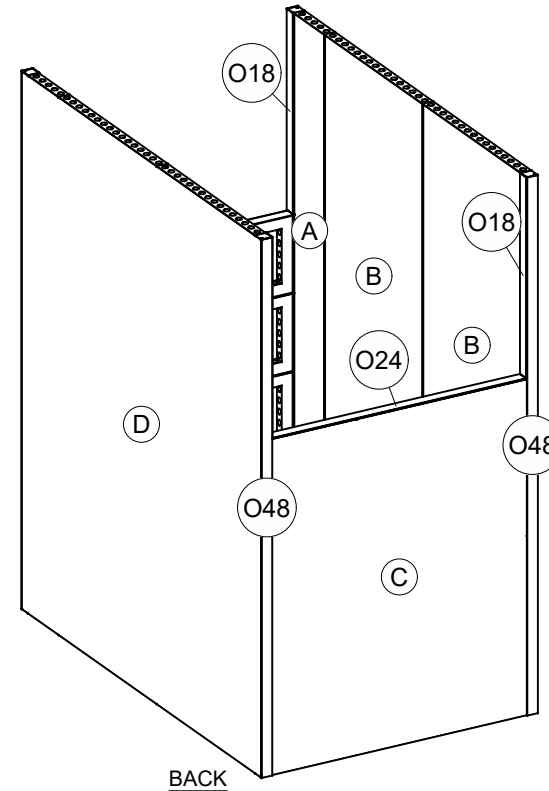

FRONT

BACK

PLAN
Scale: 1/4" = 1'-0"

METAL ELEVATION
Scale: 1/4" = 1'-0"

Column Wrap

I.D.	Qty	Type	Size	Area (SqFt)	Part Number	Description	Material	Color	Notes	Low Inv.
	2	FLEX Frame-Straight	12-3/16" x 117-3/16"		60400017	Straight Frame 05 Hole x 48 Hole	Aluminum	Silver	SF05480001	
	4	FLEX Frame-Straight	17-1/16" x 19-1/2"		60400019	Straight Frame 07 Hole x 08 Hole	Aluminum	Silver	SF07080001	
	4	FLEX Frame-Straight	17-1/16" x 39-1/16"		60400020	Straight Frame 07 Hole x 16 Hole	Aluminum	Silver	SF07160001	
	2	FLEX Frame-Straight	19-1/2" x 39-1/16"		60400025	Straight Frame 08 Hole x 16 Hole	Aluminum	Silver	SF08160001	
	4	FLEX Frame-Straight	39-1/16" x 117-3/16"		60400044	Straight Frame 16 Hole x 48 Hole	Aluminum	Silver	SF16480001	
	2	FLEX Frame-Straight	39-1/16" x 39-1/16"		60400037	Straight Frame 16 Hole x 16 Hole	Aluminum	Silver	SF16160001	
	8	FLEX Acc-Corner Post	0-5/16"		60440019	End piece for fabrics	Steel	Gray	bMX 614 S04 SET TG	X
	4	FLEX Acc-Corner Post	116-9/16"		60440021	Cnrn prof for fabric w/ 4 sides + thrds [2960MM]	Steel	Gray	CO6142960S04	
C1	32	FLEX Part-Connector	Standard		60440043	Manual Clamp Connector	Aluminum	Silver	CO90120250132POM	
C12	16	FLEX Part-Connector	Standard		60440048	Manual M8 pin connector for LEDSkin	Aluminum	Silver	CO90120480100MKII	
A	2	Flex Insert	11-15/16" x 116-7/8"		60160021	Flex Insert [5x48 Hole]	PVC 3MM	White	w/ Female Velcro	
B	4	Flex Insert	38-3/4" x 116-7/8"		60160052	Flex Insert [16x48 Hole]	PVC 3MM	White	w/ Female Velcro	
O18	4	Overlay Panel	2-7/16" x 43-3/4"	0.7		Cover Profile 18 Hole	PVC 3MM	White		
O24	2	Overlay Panel	2-7/16" x 58-9/16"	1.0		Cover Profile 24 Hole	PVC 3MM	White		
C	2	FLEX Fabric Graphic	58-9/16" x 73-1/4"	29.8		58-9/16" x 73-1/4" FLEX Fabric Graphic	Fabric	Graphic		
D	2	FLEX Fabric Graphic	95-3/16" x 117-3/16"	77.5		95-3/16" x 117-3/16" FLEX Fabric Graphic	Fabric	Graphic		
O48	4	Overlay Panel	2-7/16" x 117-3/16"	2.0		Cover Profile 48 Hole	PVC 3MM	Graphic		