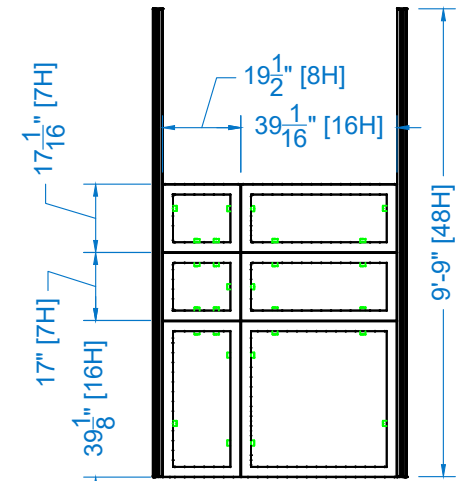

FRONT

BACK

PLAN
Scale: 1/4" = 1'-0"

METAL ELEVATION
Scale: 1/4" = 1'-0"

Column Wrap

I.D.	Qty	Type	Size	Area (SqFt)	Part Number	Description	Material	Color	Notes	Low Inv.
	2	FLEX Frame-Straight	12-3/16" x 117-3/16"		60400017	Straight Frame 05 Hole x 48 Hole	Aluminum	Silver	SF05480001	
	4	FLEX Frame-Straight	17-1/16" x 19-1/2"		60400019	Straight Frame 07 Hole x 08 Hole	Aluminum	Silver	SF07080001	
	4	FLEX Frame-Straight	17-1/16" x 39-1/16"		60400020	Straight Frame 07 Hole x 16 Hole	Aluminum	Silver	SF07160001	
	2	FLEX Frame-Straight	19-1/2" x 39-1/16"		60400025	Straight Frame 08 Hole x 16 Hole	Aluminum	Silver	SF08160001	
	4	FLEX Frame-Straight	39-1/16" x 117-3/16"		60400044	Straight Frame 16 Hole x 48 Hole	Aluminum	Silver	SF16480001	
	2	FLEX Frame-Straight	39-1/16" x 39-1/16"		60400037	Straight Frame 16 Hole x 16 Hole	Aluminum	Silver	SF16160001	
	8	FLEX Acc-Corner Post	0-5/16"		60440019	End piece for fabrics	Steel	Gray	bMX 614 S04 SET TG	X
	4	FLEX Acc-Corner Post	116-9/16"		60440021	Cnrn prof for fabric w/ 4 sides + thrds [2960MM]	Steel	Gray	CO6142960S04	
C1	32	FLEX Part-Connector	Standard		60440043	Manual Clamp Connector	Aluminum	Silver	CO90120250132POM	
C12	16	FLEX Part-Connector	Standard		60440048	Manual M8 pin connector for LEDSkin	Aluminum	Silver	CO90120480100MKII	
A	2	Flex Insert	11-15/16" x 116-7/8"		60160021	Flex Insert [5x48 Hole]	PVC 3MM	White	w/ Female Velcro	
B	4	Flex Insert	38-3/4" x 116-7/8"		60160052	Flex Insert [16x48 Hole]	PVC 3MM	White	w/ Female Velcro	
O18	4	Overlay Panel	2-7/16" x 43-3/4"	0.7		Cover Profile 18 Hole	PVC 3MM	White		
O24	2	Overlay Panel	2-7/16" x 58-9/16"	1.0		Cover Profile 24 Hole	PVC 3MM	White		
C	2	FLEX Fabric Graphic	58-9/16" x 73-1/4"	29.8		58-9/16" x 73-1/4" FLEX Fabric Graphic	Fabric	Graphic		
D	2	FLEX Fabric Graphic	95-3/16" x 117-3/16"	77.5		95-3/16" x 117-3/16" FLEX Fabric Graphic	Fabric	Graphic		
O48	4	Overlay Panel	2-7/16" x 117-3/16"	2.0		Cover Profile 48 Hole	PVC 3MM	Graphic		