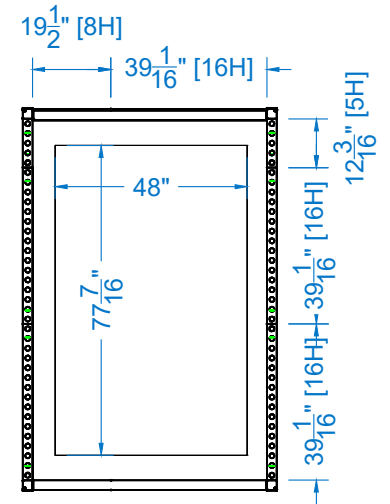

FRONT

BACK

PLAN
Scale: 1/4" = 1'-0"

METAL ELEVATION
Scale: 1/4" = 1'-0"

Column Wrap

I.D.	Qty	Type	Size	Area (SqFt)	Part Number	Description	Material	Color	Notes	Low Inv.
	2	FLEX Frame-Straight	12-3/16" x 117-3/16"		60400017	Straight Frame 05 Hole x 48 Hole	Aluminum	Silver	SF05480001	
	4	FLEX Frame-Straight	17-1/16" x 19-1/2"		60400019	Straight Frame 07 Hole x 08 Hole	Aluminum	Silver	SF07080001	
	4	FLEX Frame-Straight	17-1/16" x 39-1/16"		60400020	Straight Frame 07 Hole x 16 Hole	Aluminum	Silver	SF07160001	
	2	FLEX Frame-Straight	19-1/2" x 39-1/16"		60400025	Straight Frame 08 Hole x 16 Hole	Aluminum	Silver	SF08160001	
	4	FLEX Frame-Straight	39-1/16" x 117-3/16"		60400044	Straight Frame 16 Hole x 48 Hole	Aluminum	Silver	SF16480001	
	2	FLEX Frame-Straight	39-1/16" x 39-1/16"		60400037	Straight Frame 16 Hole x 16 Hole	Aluminum	Silver	SF16160001	
	8	FLEX Acc-Corner Post	0-5/16"		60440019	End piece for fabrics	Steel	Gray	bMX 614 S04 SET TG	X
	4	FLEX Acc-Corner Post	116-9/16"		60440021	Cnrn prof for fabric w/ 4 sides + thrds [2960MM]	Steel	Gray	CO6142960S04	
C1	32	FLEX Part-Connector	Standard		60440043	Manual Clamp Connector	Aluminum	Silver	CO90120250132POM	
C12	16	FLEX Part-Connector	Standard		60440048	Manual M8 pin connector for LEDSkin	Aluminum	Silver	CO90120480100MKII	
A	2	Flex Insert	11-15/16" x 116-7/8"		60160021	Flex Insert [5x48 Hole]	PVC 3MM	White	w/ Female Velcro	
B	4	Flex Insert	38-3/4" x 116-7/8"		60160052	Flex Insert [16x48 Hole]	PVC 3MM	White	w/ Female Velcro	
O18	4	Overlay Panel	2-7/16" x 43-3/4"	0.7		Cover Profile 18 Hole	PVC 3MM	White		
O24	2	Overlay Panel	2-7/16" x 58-9/16"	1.0		Cover Profile 24 Hole	PVC 3MM	White		
C	2	FLEX Fabric Graphic	58-9/16" x 73-1/4"	29.8		58-9/16" x 73-1/4" FLEX Fabric Graphic	Fabric	Graphic		
D	2	FLEX Fabric Graphic	95-3/16" x 117-3/16"	77.5		95-3/16" x 117-3/16" FLEX Fabric Graphic	Fabric	Graphic		
O48	4	Overlay Panel	2-7/16" x 117-3/16"	2.0		Cover Profile 48 Hole	PVC 3MM	Graphic		