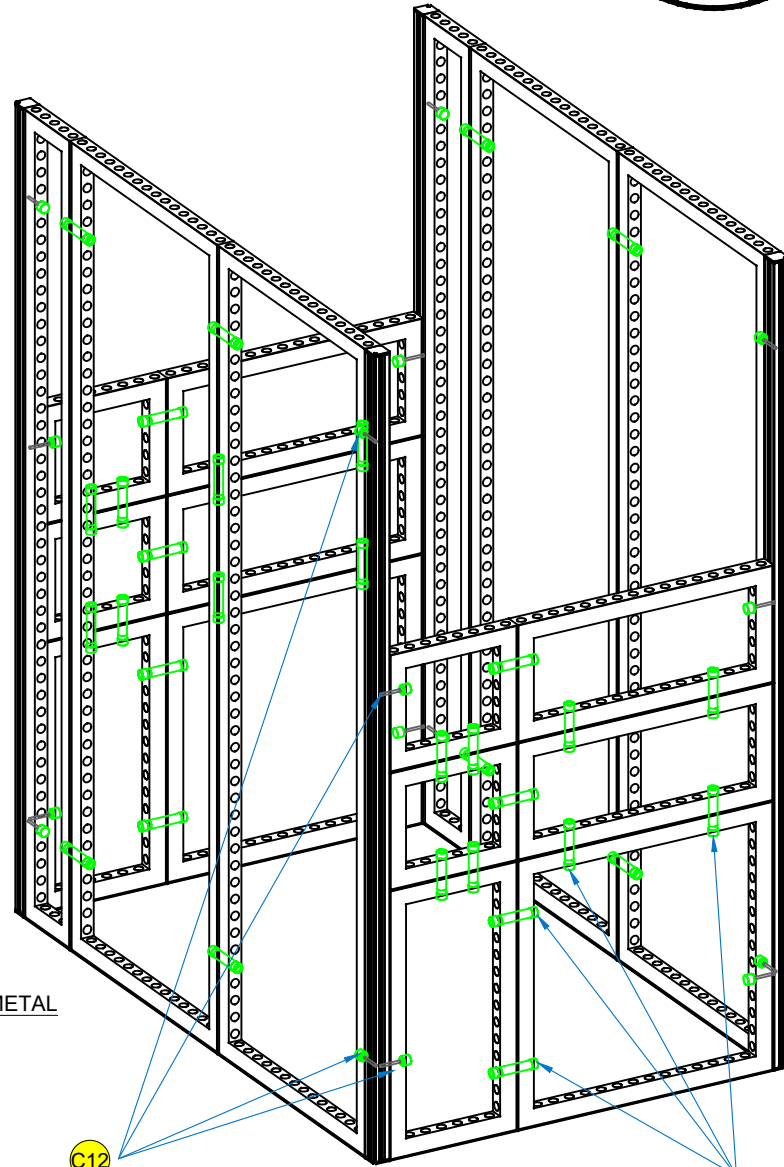

West

C1

C12

METAL

C12

TYP. PANEL
TO POST

C1

TYP. PANEL
TO PANEL