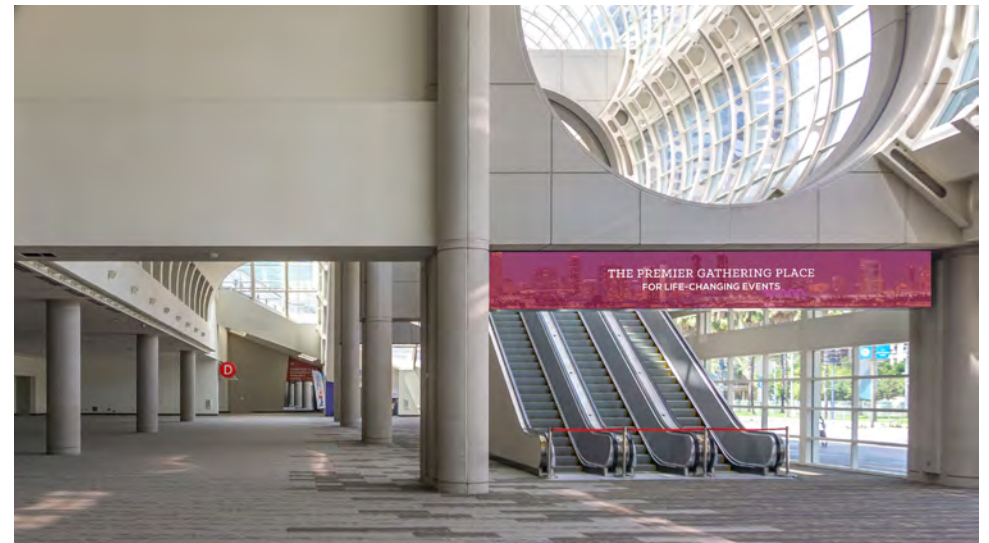

LOBBY B1 VIDEO WALL

Screen 2

Above the Lobby B escalators, across from the entrance to Hall B. This double-sided screen is ideal for directional signage, branding, and sponsorship.

SPECS:

- 27' Wide x 3.5' High
- Resolution: 3120 x 406 px
- Double-Sided
- 3mm Pixel Pitch, Direct View LED Video Wall
- Full- or Split-Screen Capacity
- Still File Formats: JPG, PNG
- Video File Formats: MPEG-4, H.264

LOBBY C VIDEO WALL

Screen 3

Above the Lobby C escalators, across from the entrance to Hall C. This double-sided screen is ideal for directional signage, branding, and sponsorship.

SPECS:

- 27' Wide x 6' High
- Resolution: 2640 x 704 px
- Double-Sided
- 3mm Pixel Pitch, Direct View LED Video Wall
- Full- or Split-Screen Capacity
- Still File Formats: JPG, PNG
- Video File Formats: MPEG-4, H.264

LOBBY D VIDEO WALL

Screen 4

Above Lobby D, next to the Hall E entrance. This prominent screen is ideal for directional signage, event information, social media, branding, and sponsorship.

SPECS:

- 20' Wide x 11.5' High
- Resolution: 1920 x 1080 px
- Single-Sided
- 3mm Pixel Pitch, Direct View LED Video Wall
- Full-Screen Capacity
- Still File Formats: JPG, PNG
- Video File Formats: MPEG-4, H.264

LOBBY E VIDEO WALL

Screen 5

Above the Lobby E escalators, across from the entrance to Hall E. This double-sided screen is ideal for directional signage, branding, and sponsorship.

SPECS:

- 27' Wide x 3.5' High
- Resolution: 3120 x 406 px
- Double-Sided
- 3mm Pixel Pitch, Direct View LED Video Wall
- Full- or Split-Screen Capacity
- Still File Formats: JPG, PNG
- Video File Formats: MPEG-4, H.264