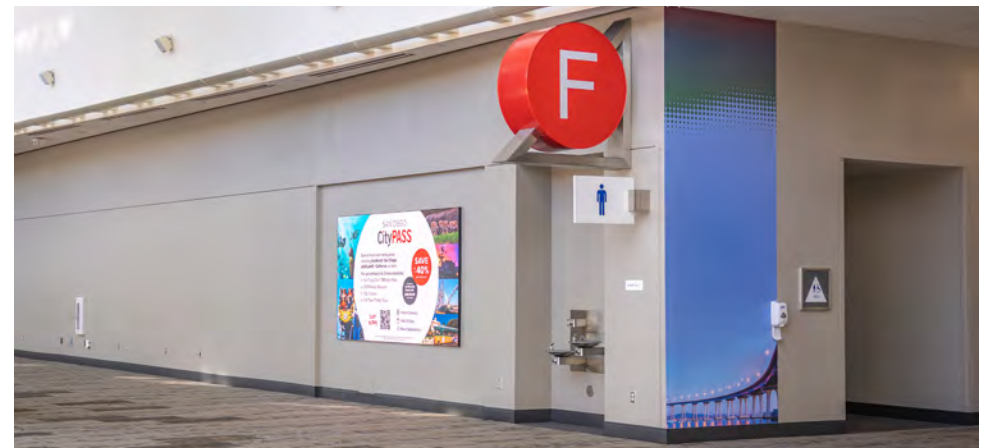

LOBBY F VIDEO WALL

Screen 7

An effective location for directional signage, event information, social media, branding, and sponsorship.

SPECS:

- 12' Wide x 6.5' High
- Resolution: 1920 x 1080 px
- Single-Sided
- 3mm Pixel Pitch, Direct View LED Video Wall
- Full-Screen Capacity
- Still File Formats: JPG, PNG
- Video File Formats: MPEG-4, H.264