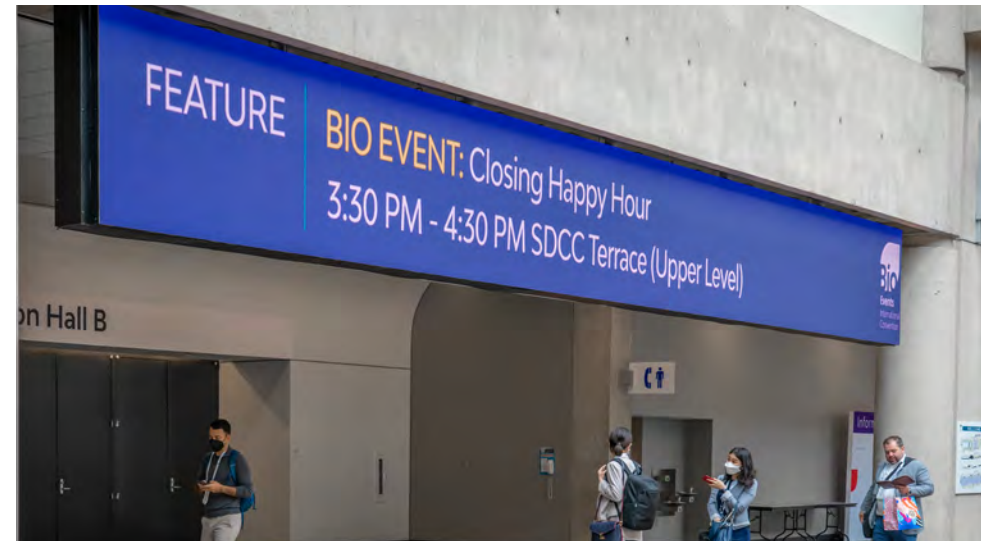

HALL B1 MARQUEE

Screen 1

Above the entrance to Hall B, an effective location for branding and sponsorship.

SPECS:

- 45' Wide x 4' High
- Resolution: 5520 x 540 px
- Single-Sided
- 3mm Pixel Pitch, Direct View LED Video Wall
- Full- or Split-Screen Capacity
- Still File Formats: JPG, PNG
- Video File Formats: MPEG-4, H.264

HALL E ENTRYWAY MARQUEE

Screen 6

Above the entrance to Hall E, across from the main entrance near 5th Avenue. This prominent screen is ideal for directional signage, event information, social media, branding, and sponsorship.

SPECS:

- 40' Wide x 11.5' High
- Resolution: 4800 x 1350 px
- Single-Sided
- 3mm Pixel Pitch, Direct View LED Video Wall
- Full- or Split-Screen Capacity
- Still File Formats: JPG, PNG
- Video File Formats: MPEG-4, H.264