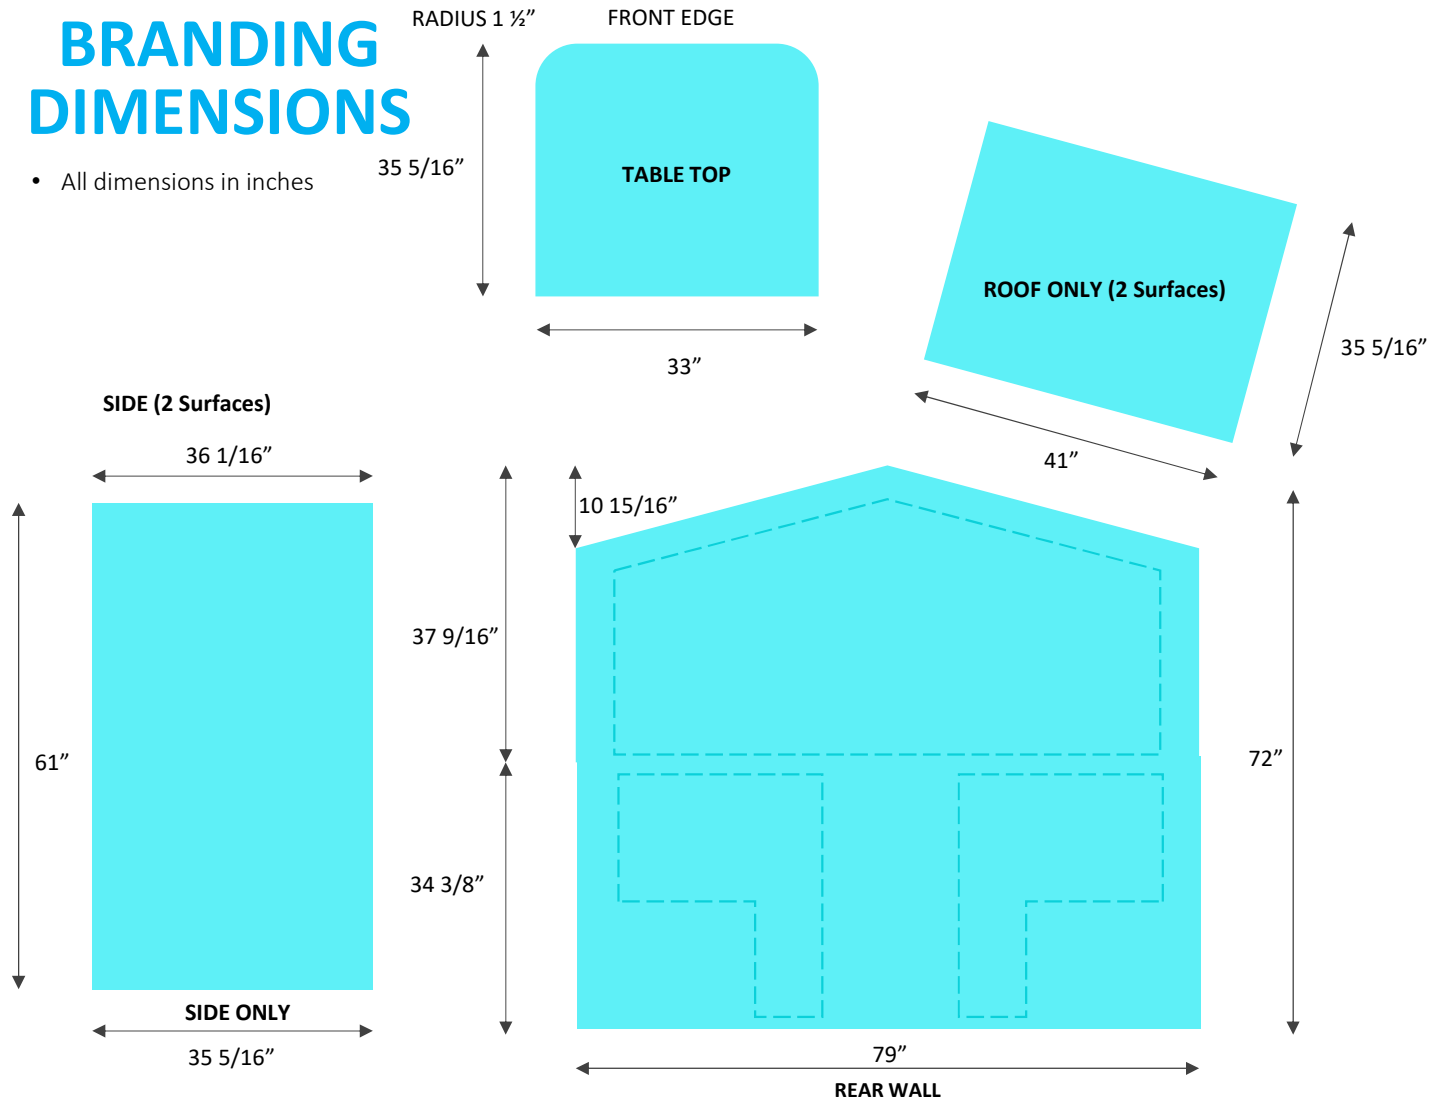

Storage

Intimate Places  
for Event Spaces

# BRANDING DIMENSIONS

- All dimensions in inches

Creates personal space  
to recharge, reset and  
promote wellbeing at  
any event.