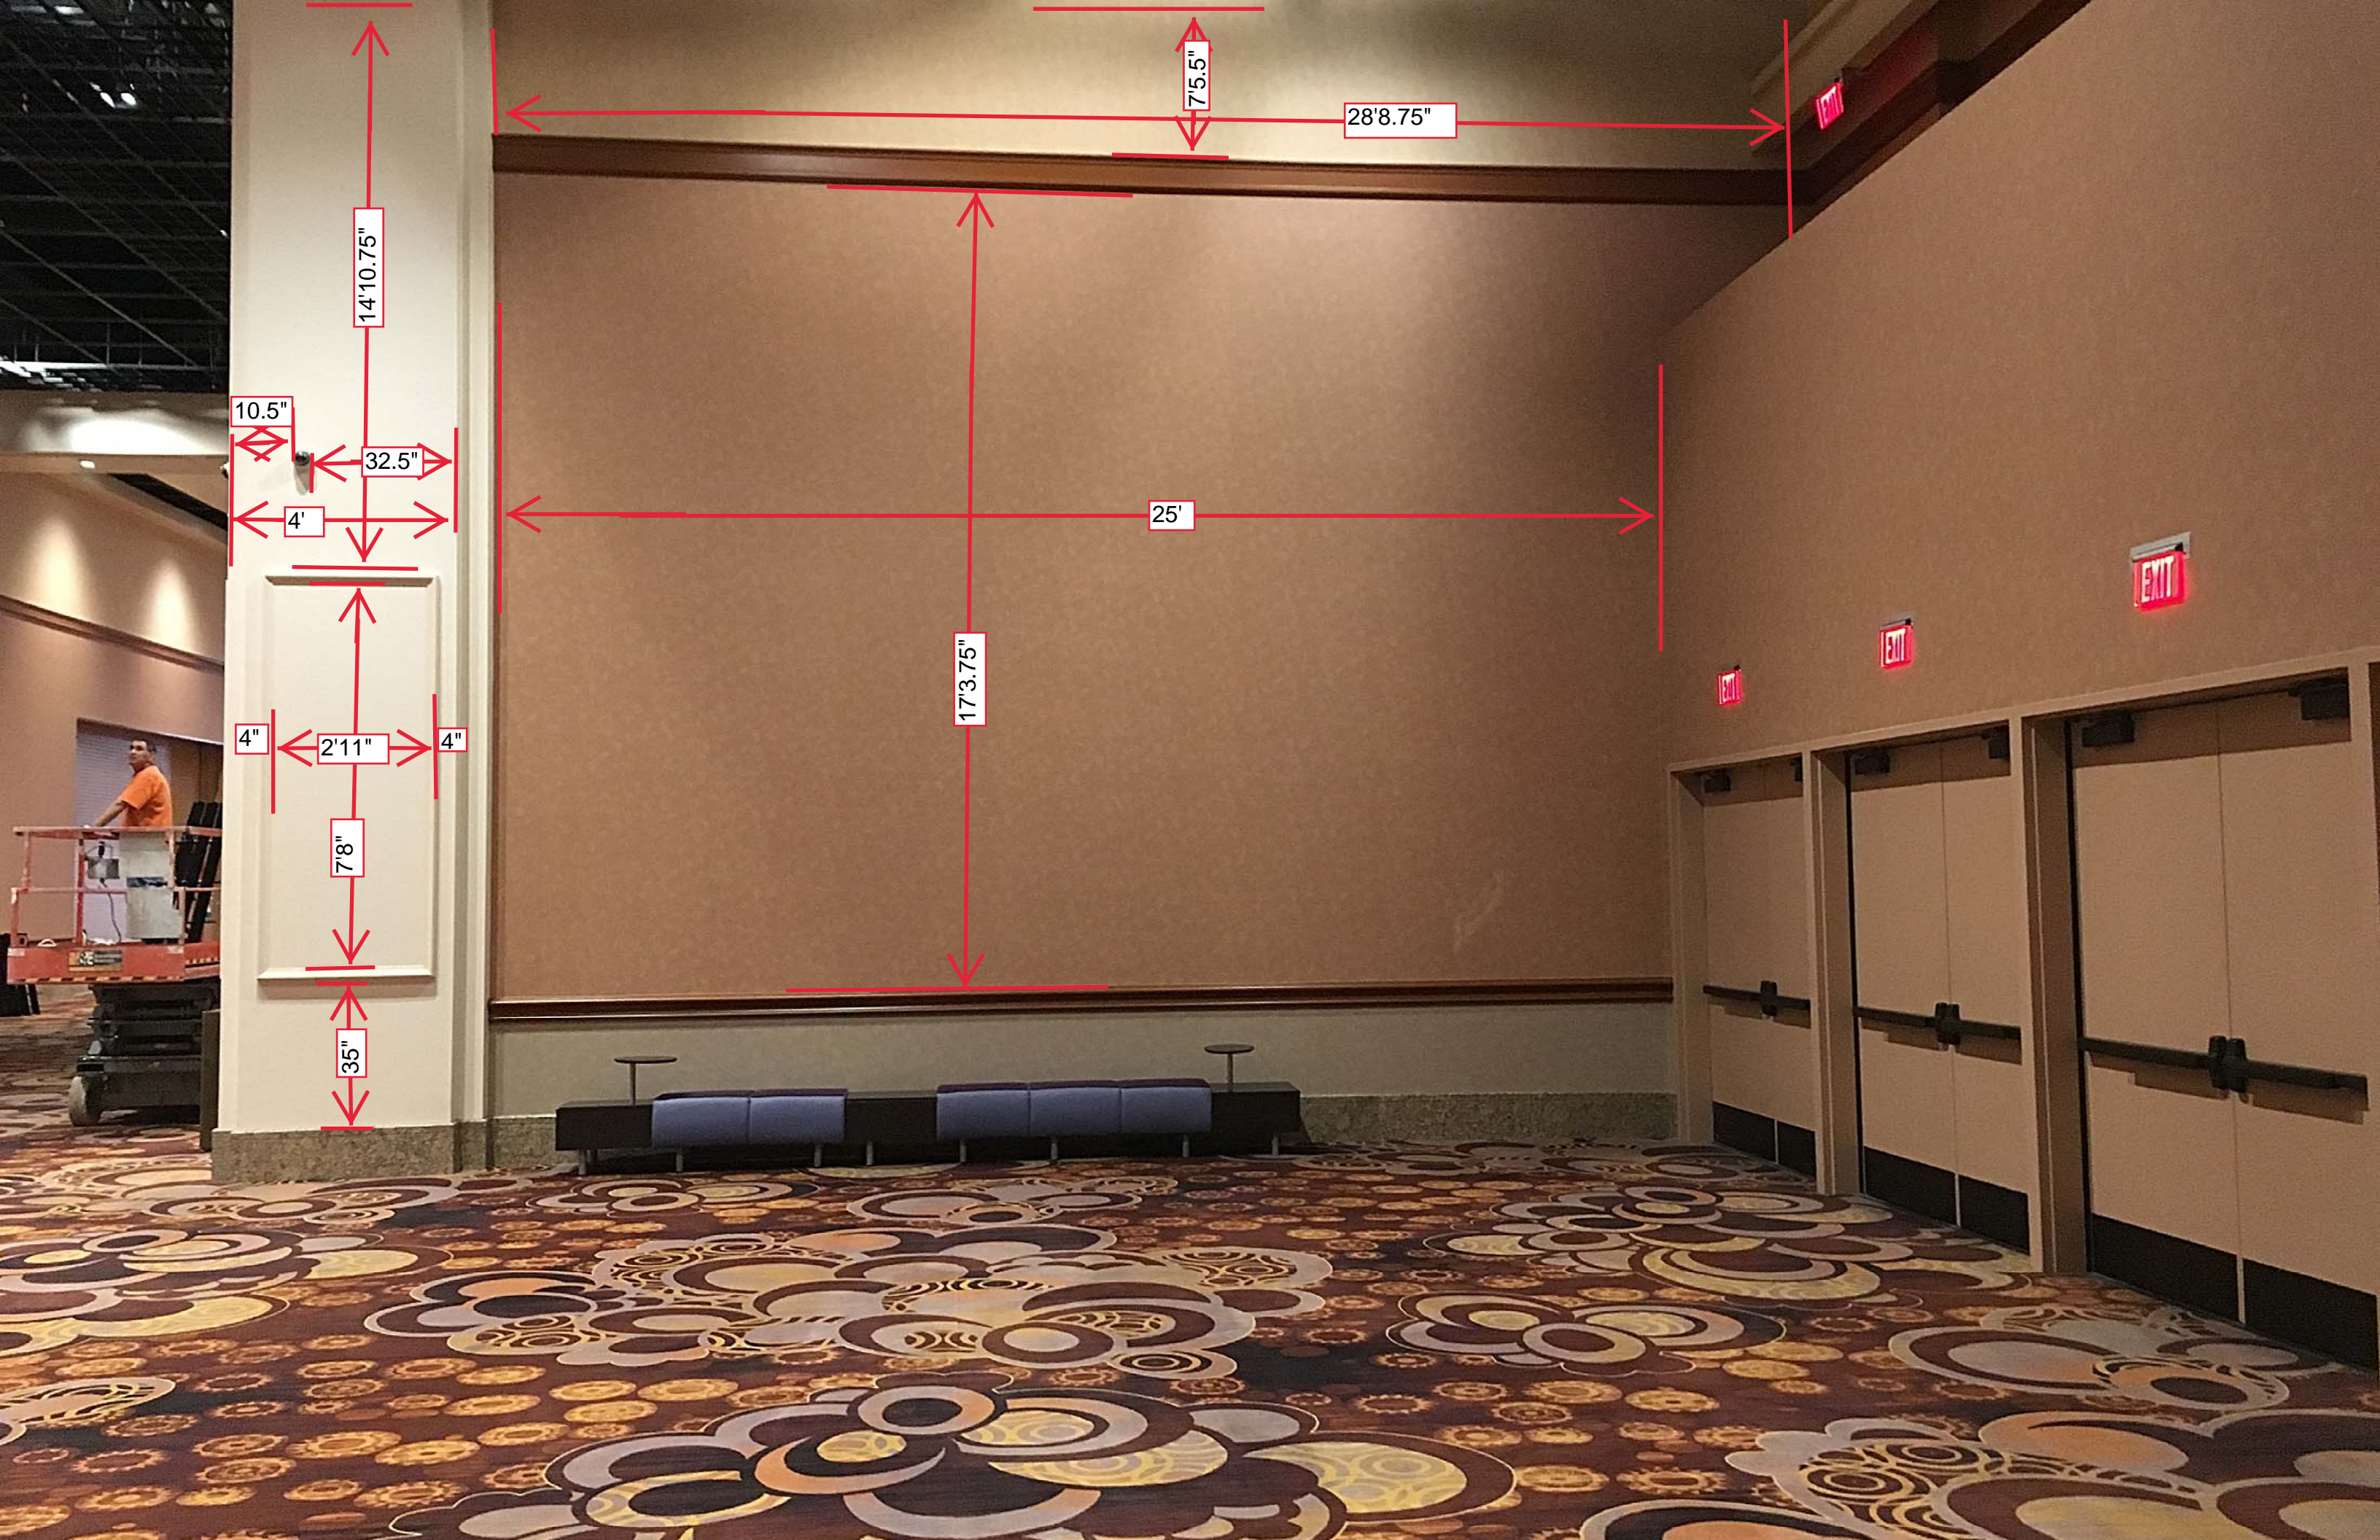

r u chrgd?

4'

14'10.5"

4.5"

25"

78"

2'11"

4"

4"

35.5"

Camera is 5.5" circumference

14'10.75"

10.5"

32.5"

4'

4"

2'11"

78"

35"

75.5"

28'8.75"

25'

17'3.75"