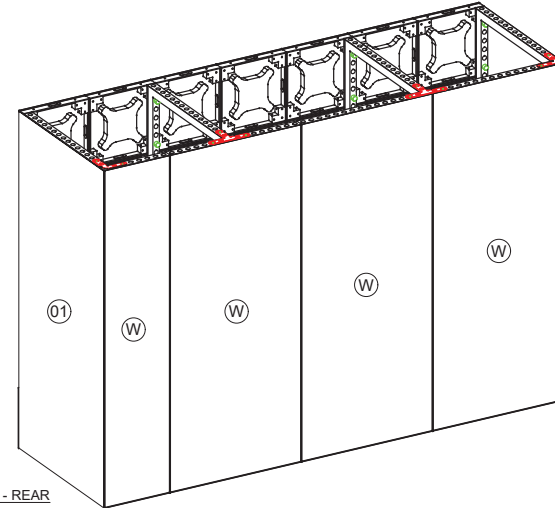

3D VIEW - FRONT

3D VIEW - REAR

Medium Flex LED Wall

I.D.	Qty	Type	Size	Area (SqFt)	Part Number	Description	Material	Color	Notes
01	2	Overlay Panel	43-11/16" x 94-15/16"	28.8		Overlay	PVC	White	
02	2	Overlay Panel	68-9/16" x 16-15/16"	8.1		Overlay Panel	PVC 3MM	White	
	28	FLEX Frame-LED	19-1/2" x 19-1/2"			LED Skin	Magnesium	Black	ITUI
	1	FLEX Frame-Straight	17-1/16" x 19-1/2"		60400019	Straight Frame 07 Hole x 08 Hole	Aluminum	Silver	SF07080001
	3	FLEX Frame-Straight	17-1/16" x 39-1/16"		60400020	Straight Frame 07 Hole x 16 Hole	Aluminum	Silver	SF07160001
	1	FLEX Frame-Straight	19-1/2" x 95-3/16"		60400028	Straight Frame 08 Hole x 39 Hole	Aluminum	Silver	SF08390001
	7	FLEX Frame-Straight	39-1/16" x 95-3/16"		60400043	Straight Frame 16 Hole x 39 Hole	Aluminum	Silver	SF16390001
P2	6	FLEX Acc-Pin Plate	Standard		60440059	4 Pin 90	Steel	Chrome	CO901280341C
P3	6	FLEX Acc-Pin Plate	Standard		60440068	6 Pin T	Steel	Chrome	CO901280364C
C1	12	FLEX Part-Connector	Standard		60440043	Manual Clamp Connector	Aluminum	Silver	CO90120250132POM
C10	30	FLEX Part-Connector	Standard		60440047	Manual M8 Pin Connector	Aluminum	Silver	CO90120480066MKII
C12	48	FLEX Part-Connector	Standard		60440048	Manual M8 pin connector for LEDSkin	Aluminum	Silver	CO90120480100MKII
W	1	Flex Insert	16-13/16" x 19-1/4"		60160023	Flex Insert [7x8 Hole]	PVC 3MM	White	w/ Female Velcro
W	3	Flex Insert	16-13/16" x 38-3/4"		60160024	Flex Insert [7x16 Hole]	PVC 3MM	White	w/ Female Velcro
W	1	Flex Insert	19-1/4" x 94-15/16"		60160035	Flex Insert [8x39 Hole]	PVC 3MM	White	w/ Female Velcro
W	5	Flex Insert	38-3/4" x 94-15/16"		60160051	Flex Insert [16x39 Hole]	PVC 3MM	White	w/ Female Velcro

LESS THAN 30 DAYS OUT

MORE THAN 30 DAYS OUT

FRONT ELEVATION
Scale: 1/2" = 1'-0"

PLAN VIEW
Scale: 1/2" = 1'-0"

LESS THAN 30 DAYS OUT

MORE THAN 30 DAYS OUT

LESS THAN 30 DAYS OUT

0 0 0 0 0 0 0 0 0 0 1 . 1 0 1 4 . 0 *