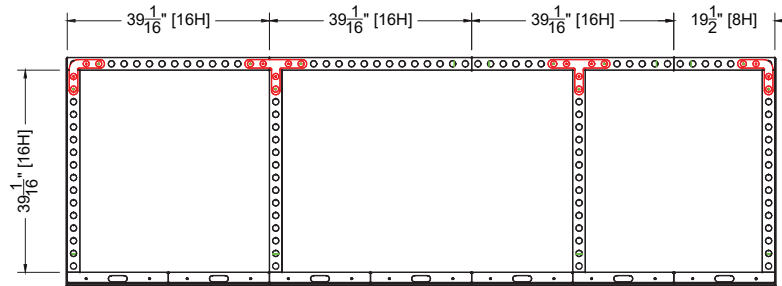

3D VIEW - FRONT

3D VIEW - REAR

Medium Flex LED Wall

I.D.	Qty	Type	Size	Area (SqFt)	Part Number	Description	Material	Color	Notes
01	2	Overlay Panel	43-11/16" x 94-15/16"	28.8		Overlay	PVC	White	
02	2	Overlay Panel	68-9/16" x 16-15/16"	8.1		Overlay Panel	PVC 3MM	White	
	28	FLEX Frame-LED	19-1/2" x 19-1/2"			LED Skin	Magnesium	Black	ITUI
	1	FLEX Frame-Straight	17-1/16" x 19-1/2"		60400019	Straight Frame 07 Hole x 08 Hole	Aluminum	Silver	SF07080001
	3	FLEX Frame-Straight	17-1/16" x 39-1/16"		60400020	Straight Frame 07 Hole x 16 Hole	Aluminum	Silver	SF07160001
	1	FLEX Frame-Straight	19-1/2" x 95-3/16"		60400028	Straight Frame 08 Hole x 39 Hole	Aluminum	Silver	SF08390001
	7	FLEX Frame-Straight	39-1/16" x 95-3/16"		60400043	Straight Frame 16 Hole x 39 Hole	Aluminum	Silver	SF16390001
P2	6	FLEX Acc-Pin Plate	Standard		60440059	4 Pin 90	Steel	Chrome	CO901280341C
P3	6	FLEX Acc-Pin Plate	Standard		60440068	6 Pin T	Steel	Chrome	CO901280364C
C1	12	FLEX Part-Connector	Standard		60440043	Manual Clamp Connector	Aluminum	Silver	CO90120250132POM
C10	30	FLEX Part-Connector	Standard		60440047	Manual M8 Pin Connector	Aluminum	Silver	CO90120480066MKII
C12	48	FLEX Part-Connector	Standard		60440048	Manual M8 pin connector for LEDSkin	Aluminum	Silver	CO90120480100MKII
W	1	Flex Insert	16-13/16" x 19-1/4"		60160023	Flex Insert [7x8 Hole]	PVC 3MM	White	w/ Female Velcro
W	3	Flex Insert	16-13/16" x 38-3/4"		60160024	Flex Insert [7x16 Hole]	PVC 3MM	White	w/ Female Velcro
W	1	Flex Insert	19-1/4" x 94-15/16"		60160035	Flex Insert [8x39 Hole]	PVC 3MM	White	w/ Female Velcro
W	5	Flex Insert	38-3/4" x 94-15/16"		60160051	Flex Insert [16x39 Hole]	PVC 3MM	White	w/ Female Velcro

LESS THAN 30 DAYS OUT

MORE THAN 30 DAYS OUT

FRONT ELEVATION
Scale: 1/2" = 1'-0"

PLAN VIEW
Scale: 1/2" = 1'-0"

LESS THAN 30 DAYS OUT

MORE THAN 30 DAYS OUT

LESS THAN 30 DAYS OUT

0 0 0 0 0 0 0 0 0 0 1 . 1 0 1 4 . 0 *