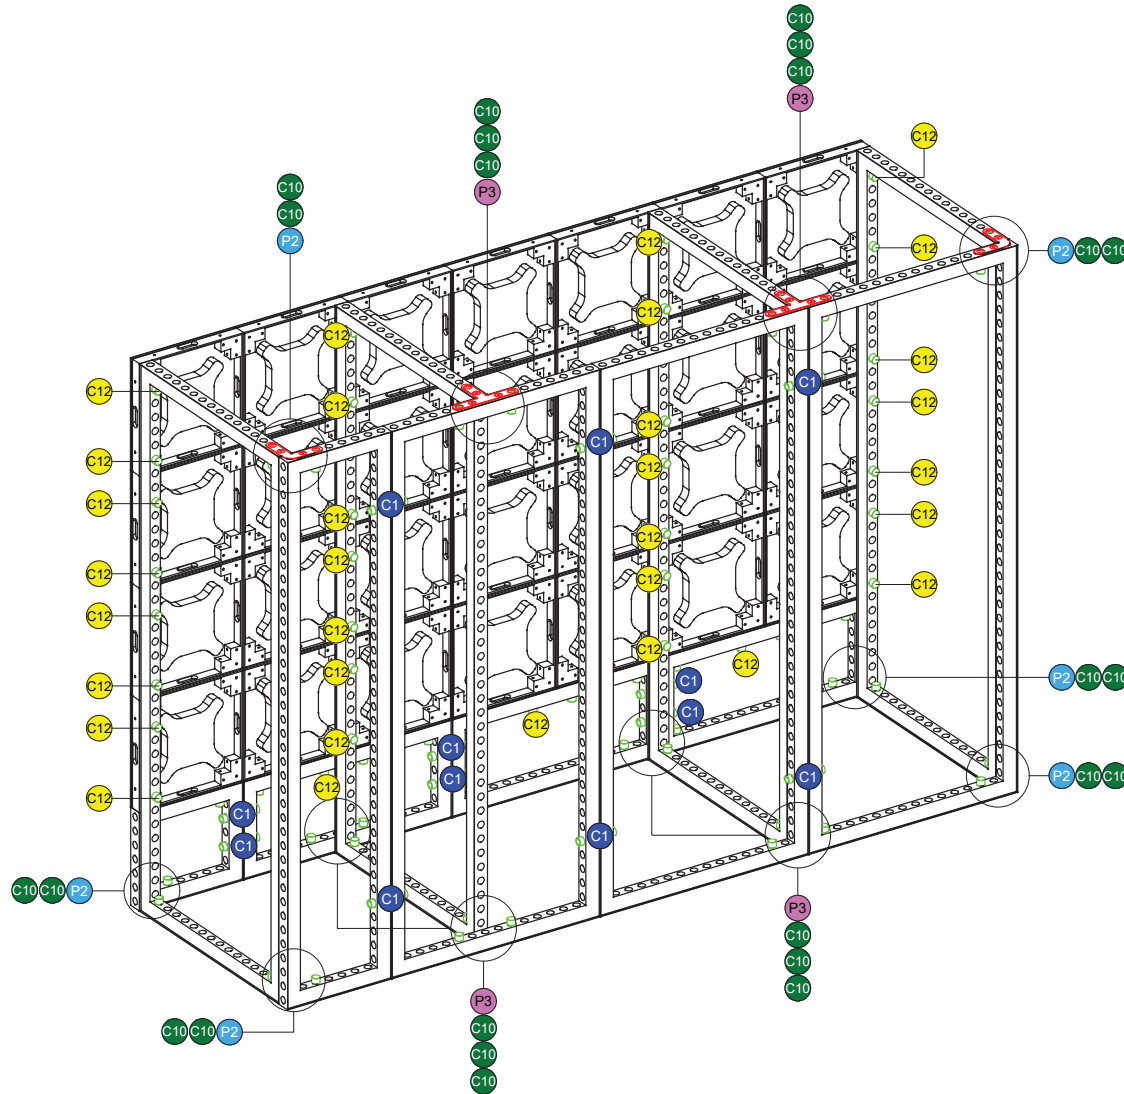

3D VIEW - FRONT

3D VIEW - REAR

Medium Flex LED Wall

I.D.	Qty	Type	Size	Area (SqFt)	Part Number	Description	Material	Color	Notes
01	2	Overlay Panel	43-11/16" x 94-15/16"	28.8		Overlay	PVC	White	
02	2	Overlay Panel	68-9/16" x 16-15/16"	8.1		Overlay Panel	PVC 3MM	White	
	28	FLEX Frame-LED	19-1/2" x 19-1/2"			LED Skin	Magnesium	Black	ITUI
	1	FLEX Frame-Straight	17-1/16" x 19-1/2"		60400019	Straight Frame 07 Hole x 08 Hole	Aluminum	Silver	SF07080001
	3	FLEX Frame-Straight	17-1/16" x 39-1/16"		60400020	Straight Frame 07 Hole x 16 Hole	Aluminum	Silver	SF07160001
	1	FLEX Frame-Straight	19-1/2" x 95-3/16"		60400028	Straight Frame 08 Hole x 39 Hole	Aluminum	Silver	SF08390001
	7	FLEX Frame-Straight	39-1/16" x 95-3/16"		60400043	Straight Frame 16 Hole x 39 Hole	Aluminum	Silver	SF16390001
P2	6	FLEX Acc-Pin Plate	Standard		60440059	4 Pin 90	Steel	Chrome	CO901280341C
P3	6	FLEX Acc-Pin Plate	Standard		60440068	6 Pin T	Steel	Chrome	CO901280364C
C1	12	FLEX Part-Connector	Standard		60440043	Manual Clamp Connector	Aluminum	Silver	CO90120250132POM
C10	30	FLEX Part-Connector	Standard		60440047	Manual M8 Pin Connector	Aluminum	Silver	CO90120480066MKII
C12	48	FLEX Part-Connector	Standard		60440048	Manual M8 pin connector for LEDSkin	Aluminum	Silver	CO90120480100MKII
W	1	Flex Insert	16-13/16" x 19-1/4"		60160023	Flex Insert [7x8 Hole]	PVC 3MM	White	w/ Female Velcro
W	3	Flex Insert	16-13/16" x 38-3/4"		60160024	Flex Insert [7x16 Hole]	PVC 3MM	White	w/ Female Velcro
W	1	Flex Insert	19-1/4" x 94-15/16"		60160035	Flex Insert [8x39 Hole]	PVC 3MM	White	w/ Female Velcro
W	5	Flex Insert	38-3/4" x 94-15/16"		60160051	Flex Insert [16x39 Hole]	PVC 3MM	White	w/ Female Velcro

LESS THAN 30 DAYS OUT

MORE THAN 30 DAYS OUT

FRONT ELEVATION
Scale: 1/2" = 1'-0"

PLAN VIEW
Scale: 1/2" = 1'-0"

LESS THAN 30 DAYS OUT

MORE THAN 30 DAYS OUT

LESS THAN 30 DAYS OUT

0 0 0 0 0 0 0 0 0 0 1 . 1 0 1 4 . 0 *