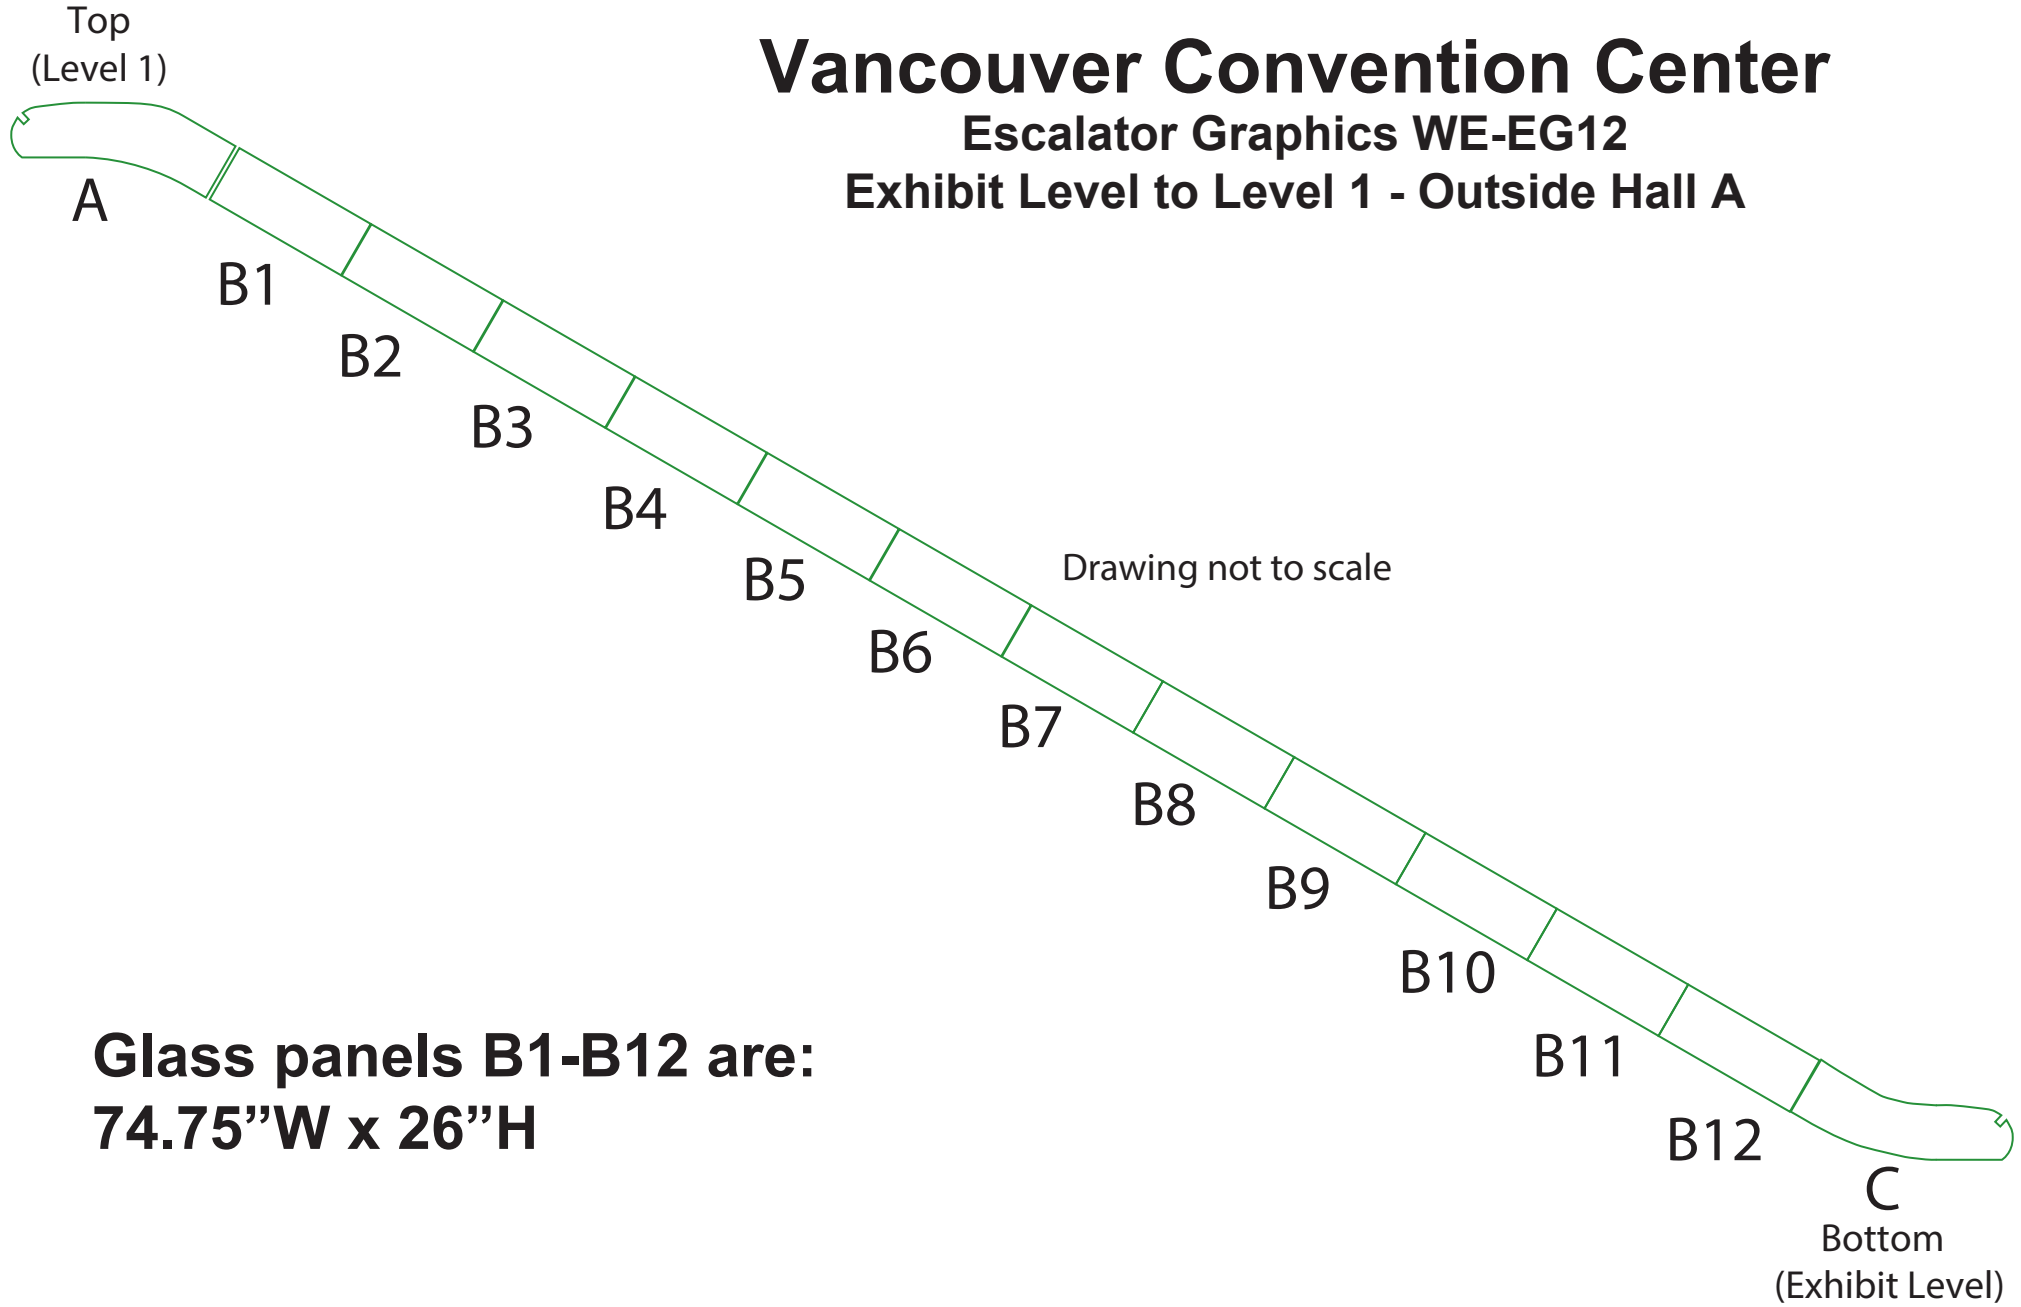

Vancouver Convention Center

Escalator Graphics WE-EG12

Exhibit Level to Level 1 - Outside Hall A

**Glass panels B1-B12 are:
74.75"W x 26"H**