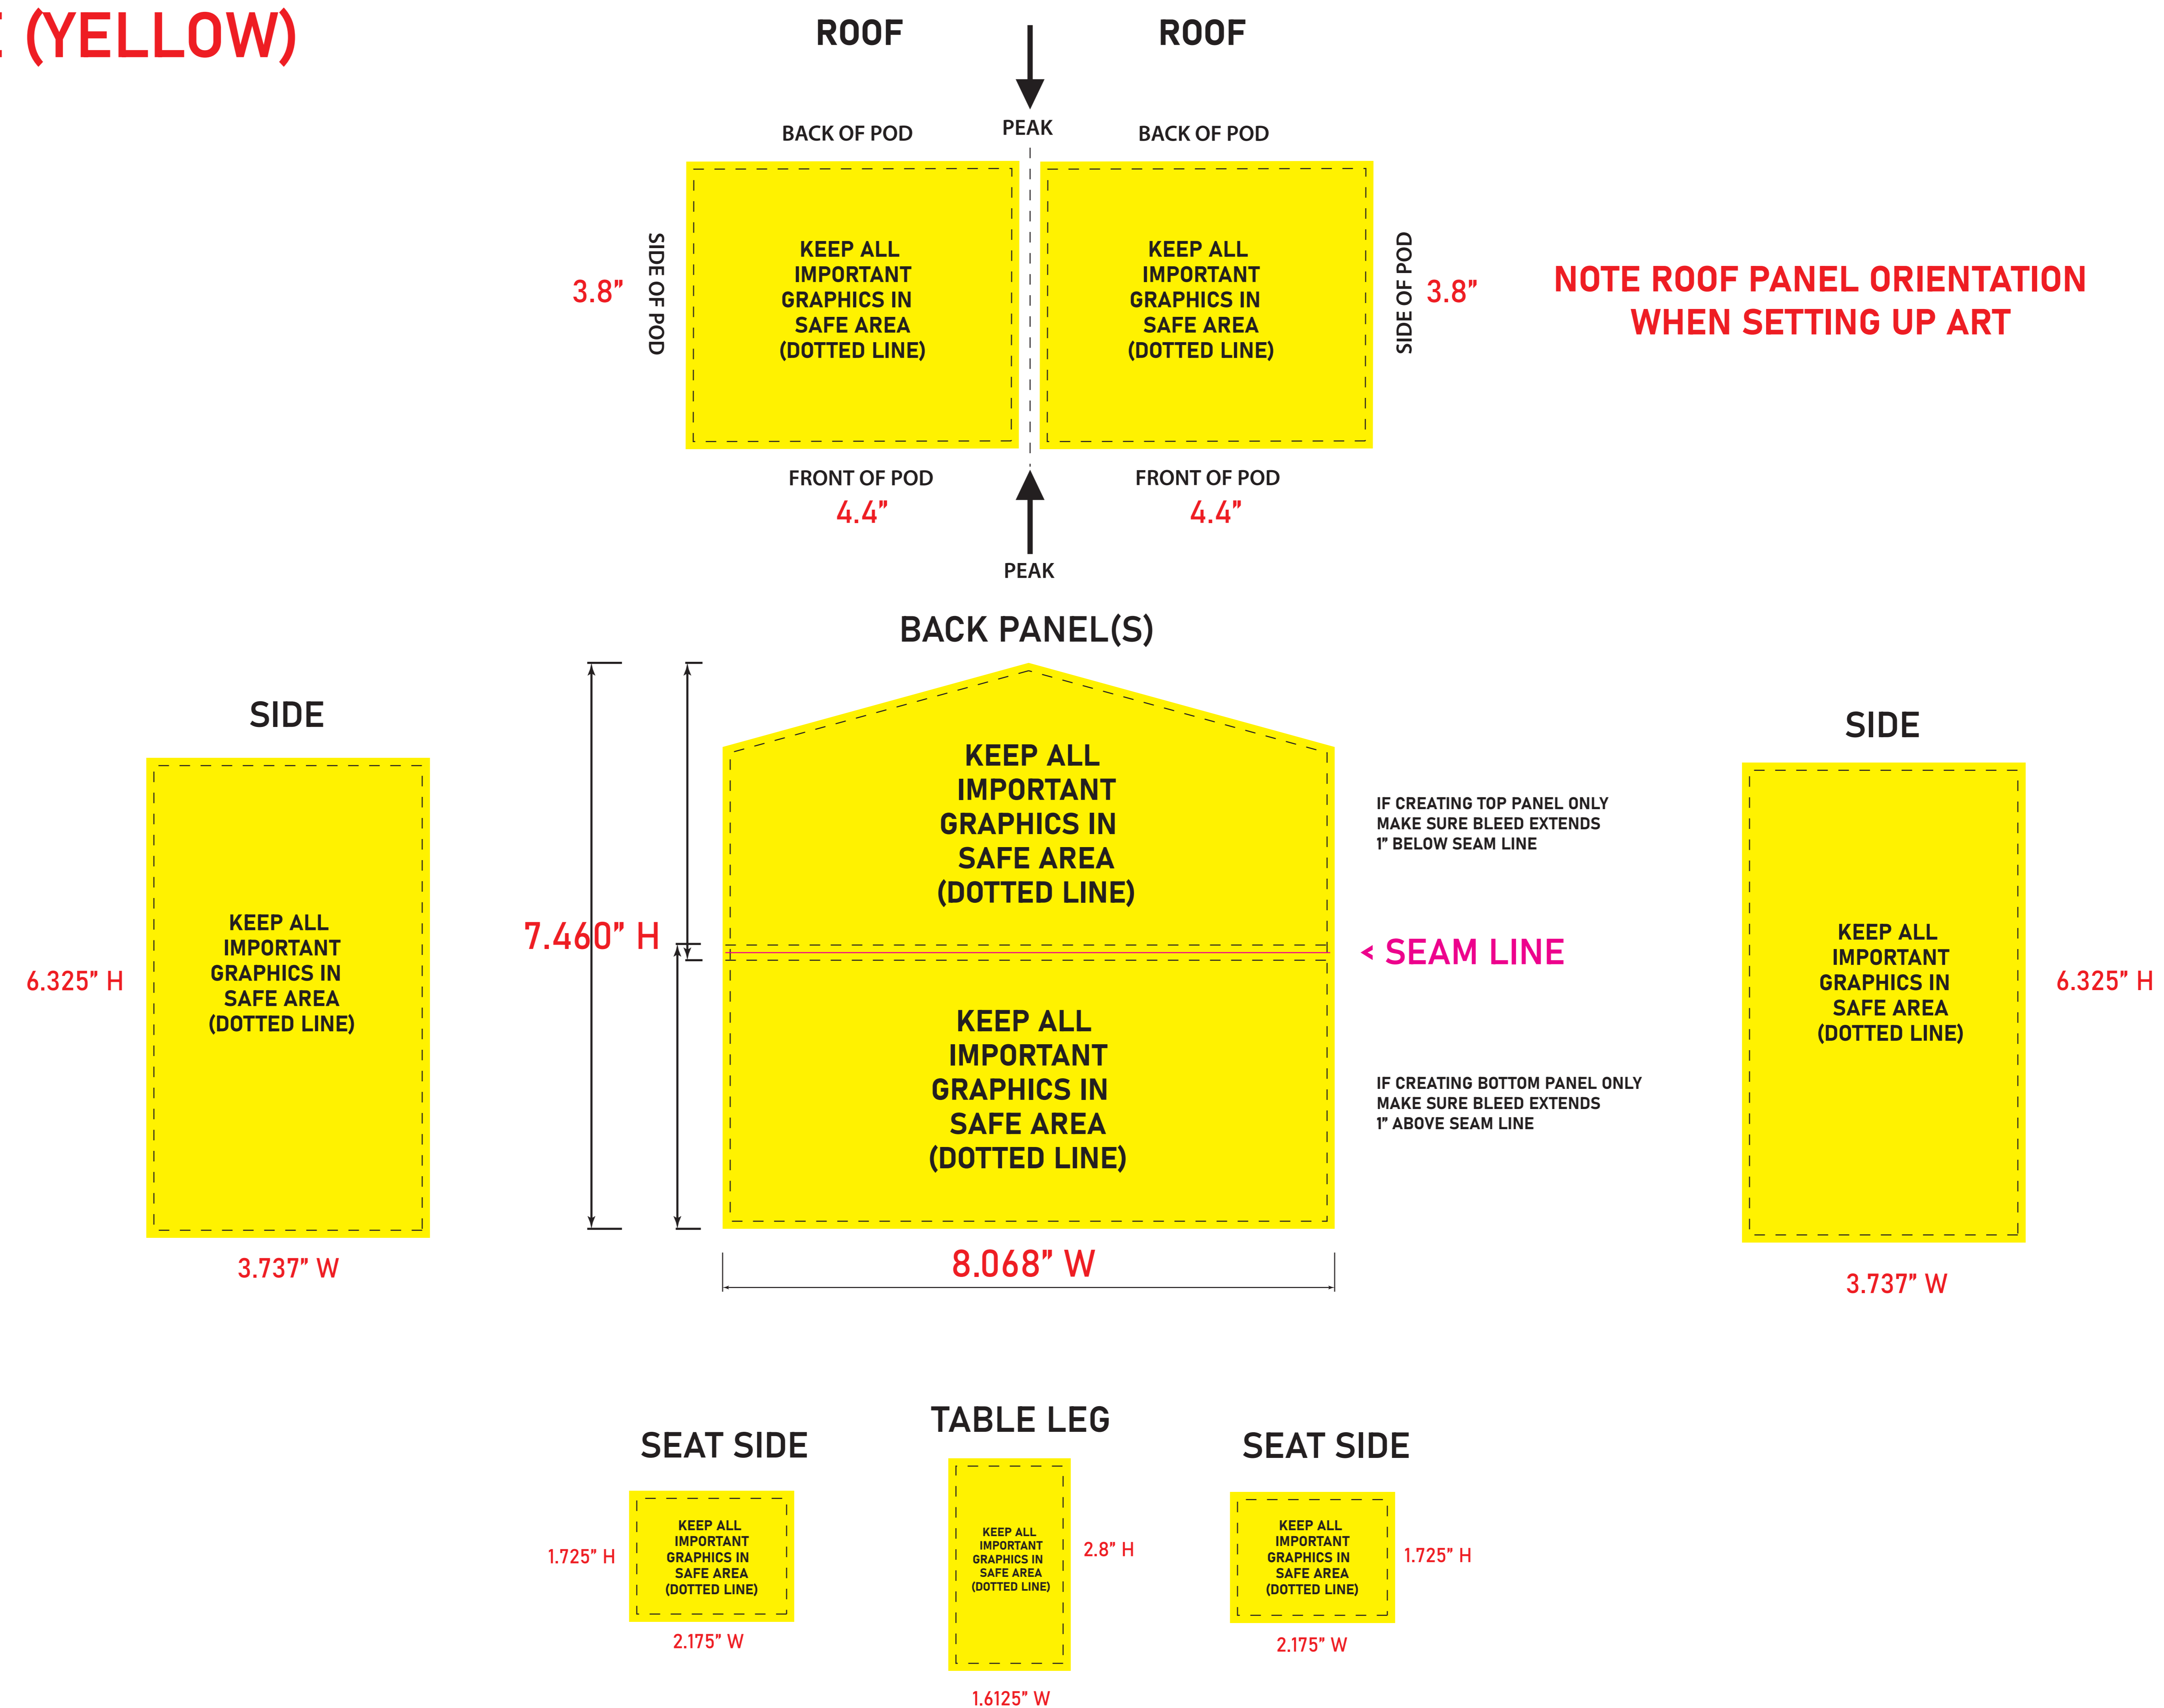

## EXTERIOR PANELS

File size is at 10% Scale. - 0.1" = 1"

**PLEASE SEND ART AT BLEED SIZE (YELLOW)**

## NOOK Event Pod® - Print Template

Actual Panel sizes shown with dotted line.  
 PRINT panels all have a total of 1" Extra bleed. (.5" per side) - shown as yellow.

COMPANY: Deondo Company

DATE: 2024

SALESPERSON: Pat