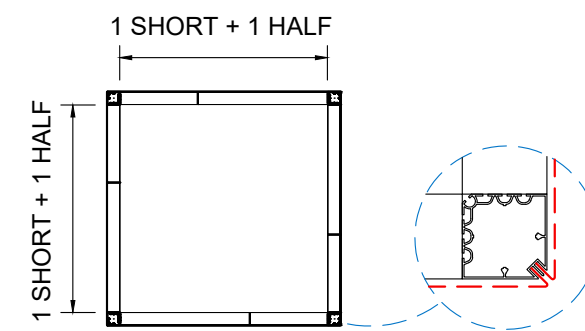

FLOOR PLAN

FRONT ELEVATION  
Scale: 1/4" = 1'-0"

PLAN VIEW  
Scale: 1/4" = 1'-0"

ISOMETRIC

METAL

LESS THAN 30 DAYS OUT

\* 0 0 5 1 0 4 2 6 0 1 . 1 0 2 2 . 0 \*

MORE THAN 30 DAYS OUT

\* 0 0 5 1 0 4 2 6 0 1 . 1 0 2 2 . 1 \*

Build List										
I.D.	Qty	Type	Size	Area (SqFt)	Part Number	Description	Material	Color	Notes	Low Inv.
	4	SP Frame	19-1/2" x 93"		60080038	SP 19.5" X 93" FRAME	Aluminum	Silver		
	4	SP Frame	32-1/2" x 93"		60080040	SP 32.5" X 93" FRAME	Aluminum	Silver		
	4	PV80C	3-3/16" x 3-3/16" x 93"		60080063	SP PV80C - 93"	Aluminum	Silver		
A	4	SP Fabric	58-5/16" x 93"	37.7		SmartPanel Custom Fabric - Graphic	Default Fabric	Graphic	frame to frame fabric	