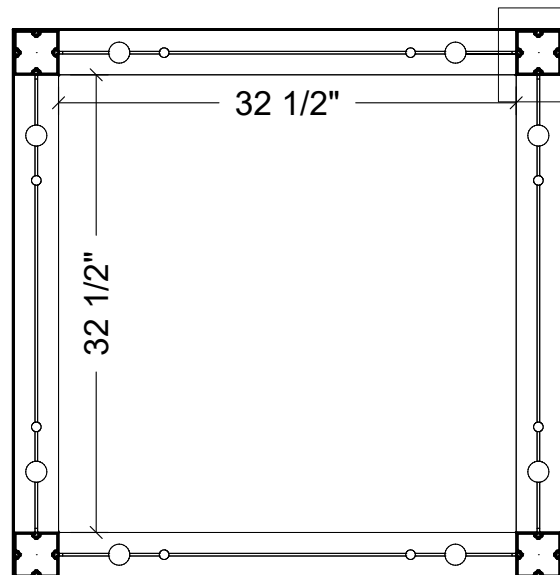

MORE THAN 30 DAYS OUT

LESS THAN 30 DAYS OUT

00505739)01.104.1

00505739)01.104.0

NO NEED FOR
INNER PVC PANELS

PERSPECTIVE

PLAN VIEW

PANEL CORNERS
OVERLAP IN A
CHASE PATTERN

STRUCTURE VIEW

ELEVATION

Pull List

I.D.	Qty	Type	Size	Area (SqFt)	Part Number	Description	Material	Color	Notes	Low Inv.
	4	SP FRAME	32-1/2" x 3-1/8" x 93"		60080040	SP 32.5" X 93" FRAME	Aluminum	Silver		
	4	PV80	3-3/16" x 3-3/16" x 93"		60080061	SP PV80 - 93"	Aluminum	Silver		
G	4	Overlay Graphic Panel	38-15/16" x 93"	25.1		Overlay Graphics	PVC 3MM	Graphic	frame to frame fabric	