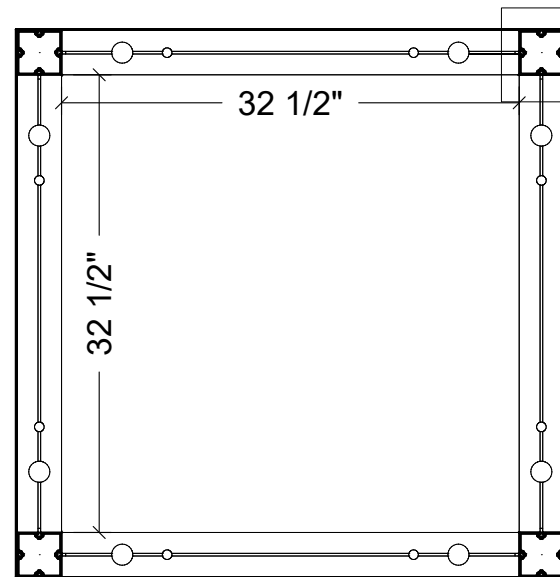

MORE THAN 30 DAYS OUT

LESS THAN 30 DAYS OUT

00505739)01.104.1

00505739)01.104.0

NO NEED FOR
INNER PVC PANELS

PERSPECTIVE

PLAN VIEW

PANEL CORNERS
OVERLAP IN A
CHASE PATTERN

STRUCTURE VIEW

ELEVATION

Pull List

I.D.	Qty	Type	Size	Area (SqFt)	Part Number	Description	Material	Color	Notes	Low Inv.
	4	SP FRAME	32-1/2" x 3-1/8" x 93"		60080040	SP 32.5" X 93" FRAME	Aluminum	Silver		
	4	PV80	3-3/16" x 3-3/16" x 93"		60080061	SP PV80 - 93"	Aluminum	Silver		
G	4	Overlay Graphic Panel	38-15/16" x 93"	25.1		Overlay Graphics	PVC 3MM	Graphic	frame to frame fabric	