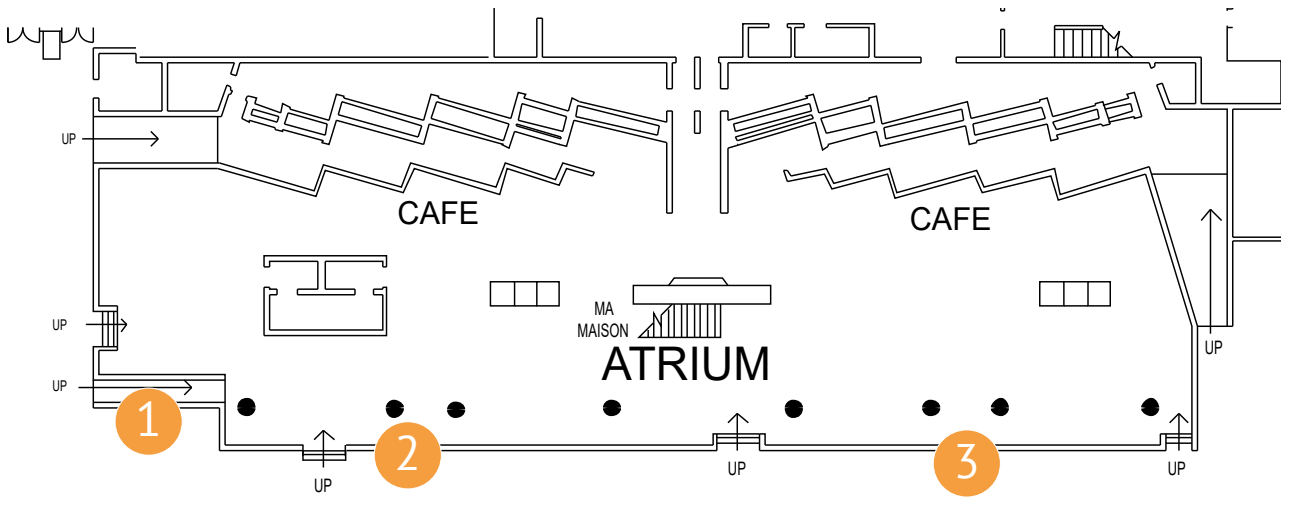

S1 PANEL A-REPRINT
(1) DS 83.25" x 33.75"
VINYL W/ LOW TACK D/S - DECAL
3M LOW CONTROL TAC

S1 PANEL B-REPRINT
(1) DS 83.25" x 33.75"
VINYL W/ LOW TACK D/S - DECAL
3M LOW CONTROL TAC

S1 PANEL C-REPRINT
(1) DS 83.5" x 33.75"
VINYL W/ LOW TACK D/S - DECAL
3M LOW CONTROL TAC

NOTE: MAGENTA LINES indicate cutlines and will not be printed.
File contains at least 0.5" Bleed on all sides.

NOTE: Brain Line graphic is low res and will appear blurry when printed.

Lobby C Atrium Railing Sizes

D 83.5" x 33.75" x1 SS	E 83.25" x 33.75" x1 SS
-------------------------------------	--------------------------------------

A 83.5" x 33.75" x1 SS	B 83.375" x 33.75" x1 SS	C 83.375" x 33.75" x1 SS	D 83.375" x 33.75" x1 SS	E 83.375" x 33.75" x1 SS	F 83.375" x 33.75" x1 SS	G 83.375" x 33.75" x1 SS	H 83.375" x 33.75" x1 SS	I 72.5" x 33.75" x1 SS
-------------------------------------	---------------------------------------	---------------------------------------	---------------------------------------	---------------------------------------	---------------------------------------	---------------------------------------	---------------------------------------	-------------------------------------

B 83.5" x 33.875" x1 SS	C 83.5" x 33.875" x1 SS	D 83.5" x 33.875" x1 SS	E 83.5" x 33.875" x1 SS	F 83.5" x 33.875" x1 SS	G 83.5" x 33.875" x1 SS	H 83.5" x 33.875" x1 SS	I 83.5" x 33.875" x1 SS	J 83.5" x 33.875" x1 SS
--------------------------------------	--------------------------------------	--------------------------------------	--------------------------------------	--------------------------------------	--------------------------------------	--------------------------------------	--------------------------------------	--------------------------------------