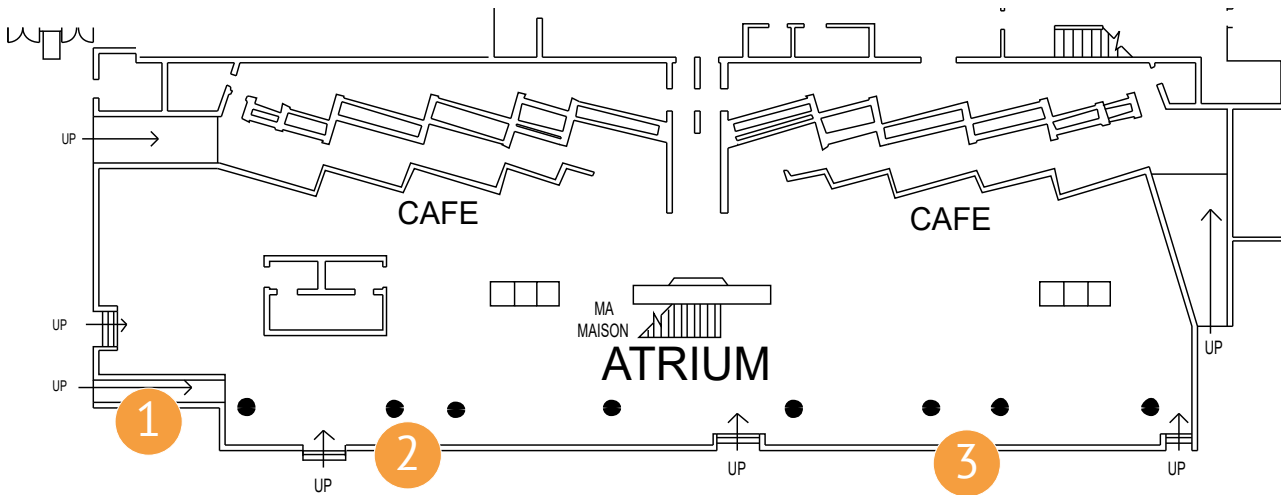

Lobby C Atrium Railing Sizes

1

SECT-1_Front-A

SECT-1_Front-B

SECT-1_Front-C

SECT-1_Back-A

SECT-1_Back-B

SECT-1_Back-C

S1 PANEL A-REPRINT
(1) DS 83.25" x 33.75"
VINYL W/ LOW TACK D/S - DECAL
3M LOW CONTROL TAC

S1 PANEL B-REPRINT
(1) DS 83.25" x 33.75"
VINYL W/ LOW TACK D/S - DECAL
3M LOW CONTROL TAC

S1 PANEL C-REPRINT
(1) DS 83.5" x 33.75"
VINYL W/ LOW TACK D/S - DECAL
3M LOW CONTROL TAC

NOTE: MAGENTA LINES indicate cutlines and will not be printed.
File contains at least 0.5" Bleed on all sides.

NOTE: Brain Line graphic is low res and will appear blurry when printed.

Lobby C Atrium Railing Sizes

D 83.5" x 33.75" x1 SS	E 83.25" x 33.75" x1 SS
-------------------------------------	--------------------------------------

A 83.5" x 33.75" x1 SS	B 83.375" x 33.75" x1 SS	C 83.375" x 33.75" x1 SS	D 83.375" x 33.75" x1 SS	E 83.375" x 33.75" x1 SS	F 83.375" x 33.75" x1 SS	G 83.375" x 33.75" x1 SS	H 83.375" x 33.75" x1 SS	I 72.5" x 33.75" x1 SS
-------------------------------------	---------------------------------------	---------------------------------------	---------------------------------------	---------------------------------------	---------------------------------------	---------------------------------------	---------------------------------------	-------------------------------------