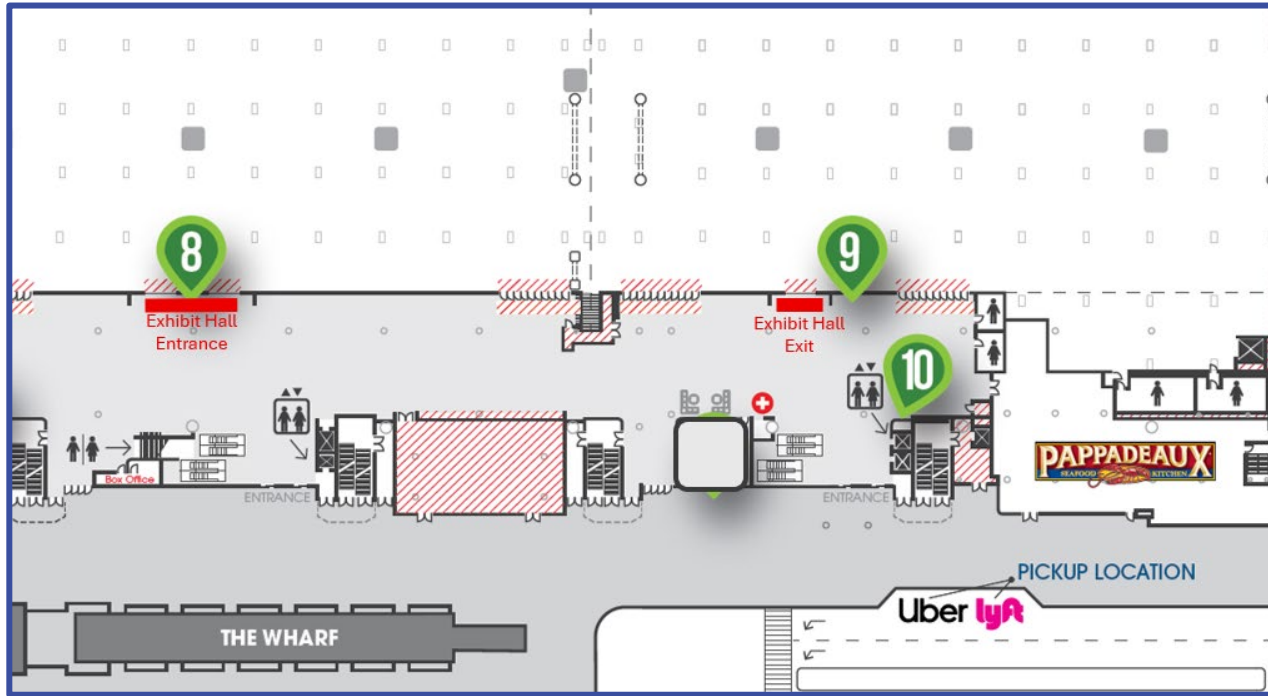

LEVEL 1

LEGEND

- LCD Monitor
- LED Wall

LCD Monitors*

1920px X 1080px

- Level 1: 8 & 9
- Level 3: 17, 18, 19, 20, 21, 22, 23, & 24

LED Walls*

1920px X 1080px

- Level 3: 25, 26 & 27

*screen availability is subject to change

LEVEL 3