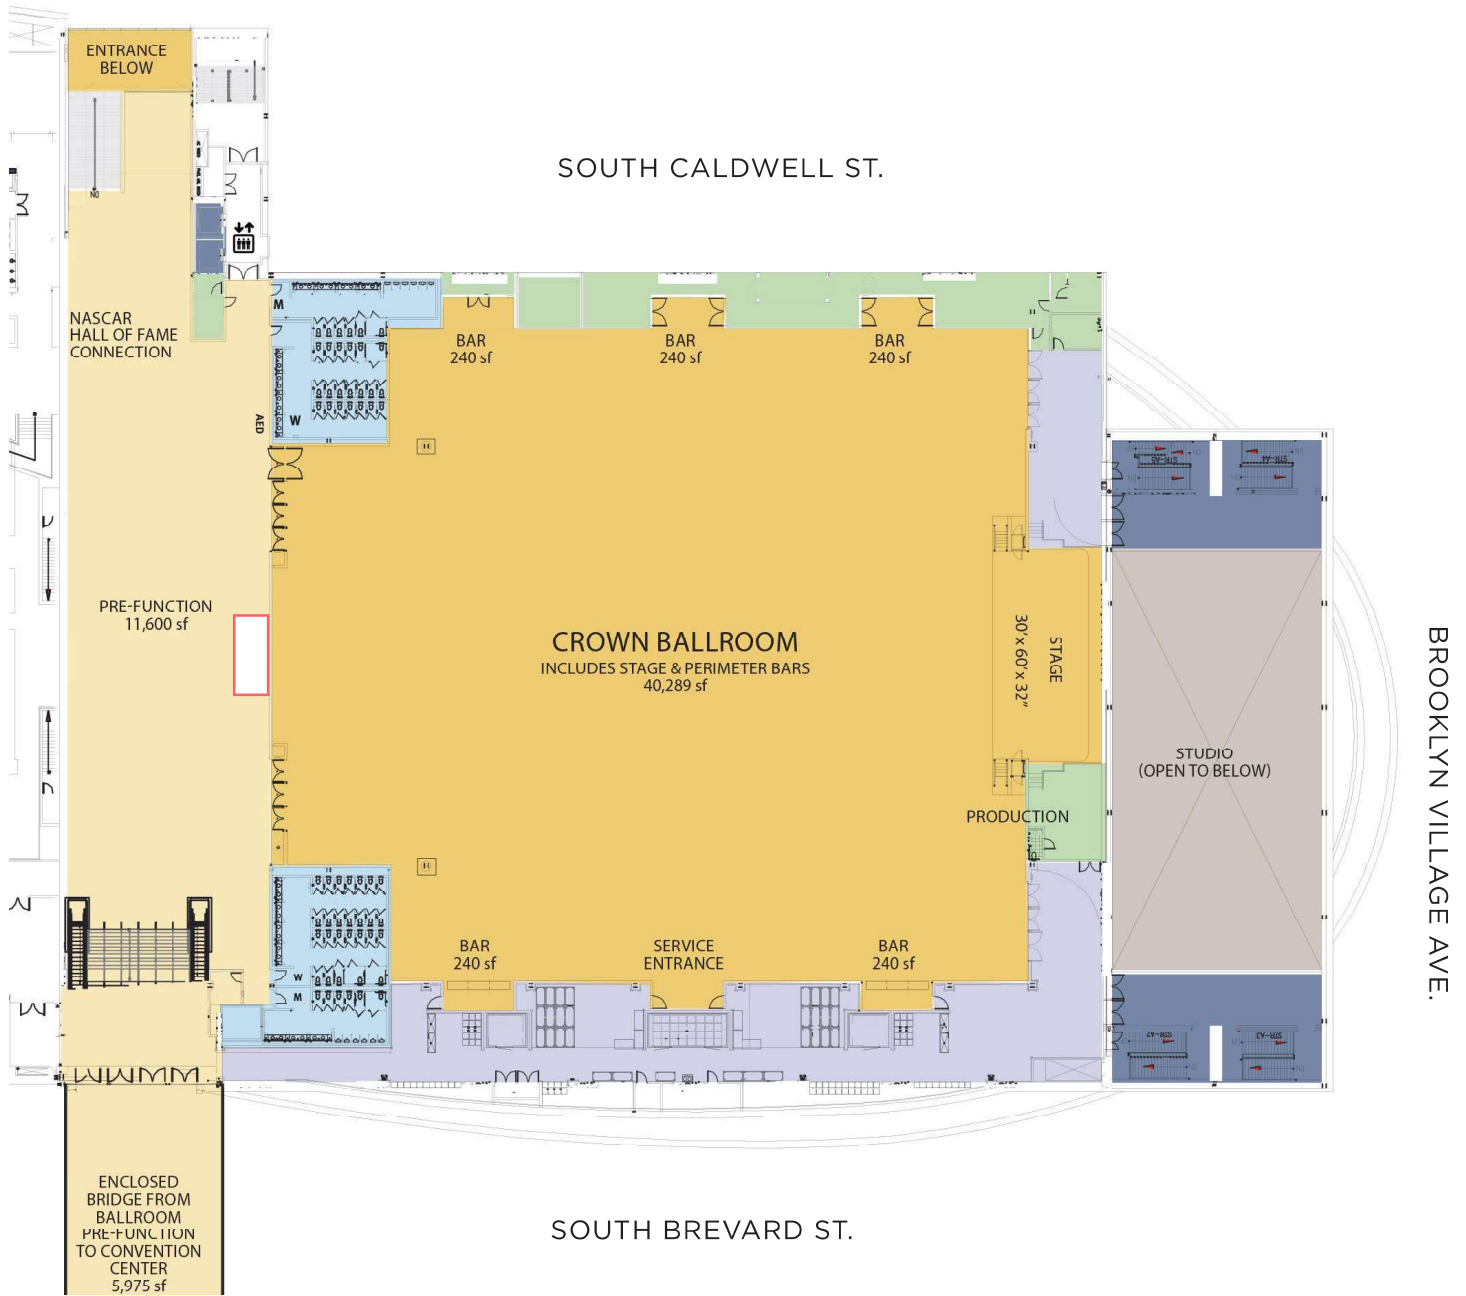

CROWN BALLROOM

| CROWN BALLROOM | SQ. FT. | CEILING | THEATRE | BANQUET | RECEPTION | CLASSROOM |
|-----------------------|---------|-----------------|---------|---------|-----------|-----------|
| Crown Ballroom | 40,000 | Tray 24' to 29' | 4,000 | 2,400 | 5,200 | 2,400 |
| Ballroom Pre-function | 11,600 | — | n/a | n/a | 800 | n/a |