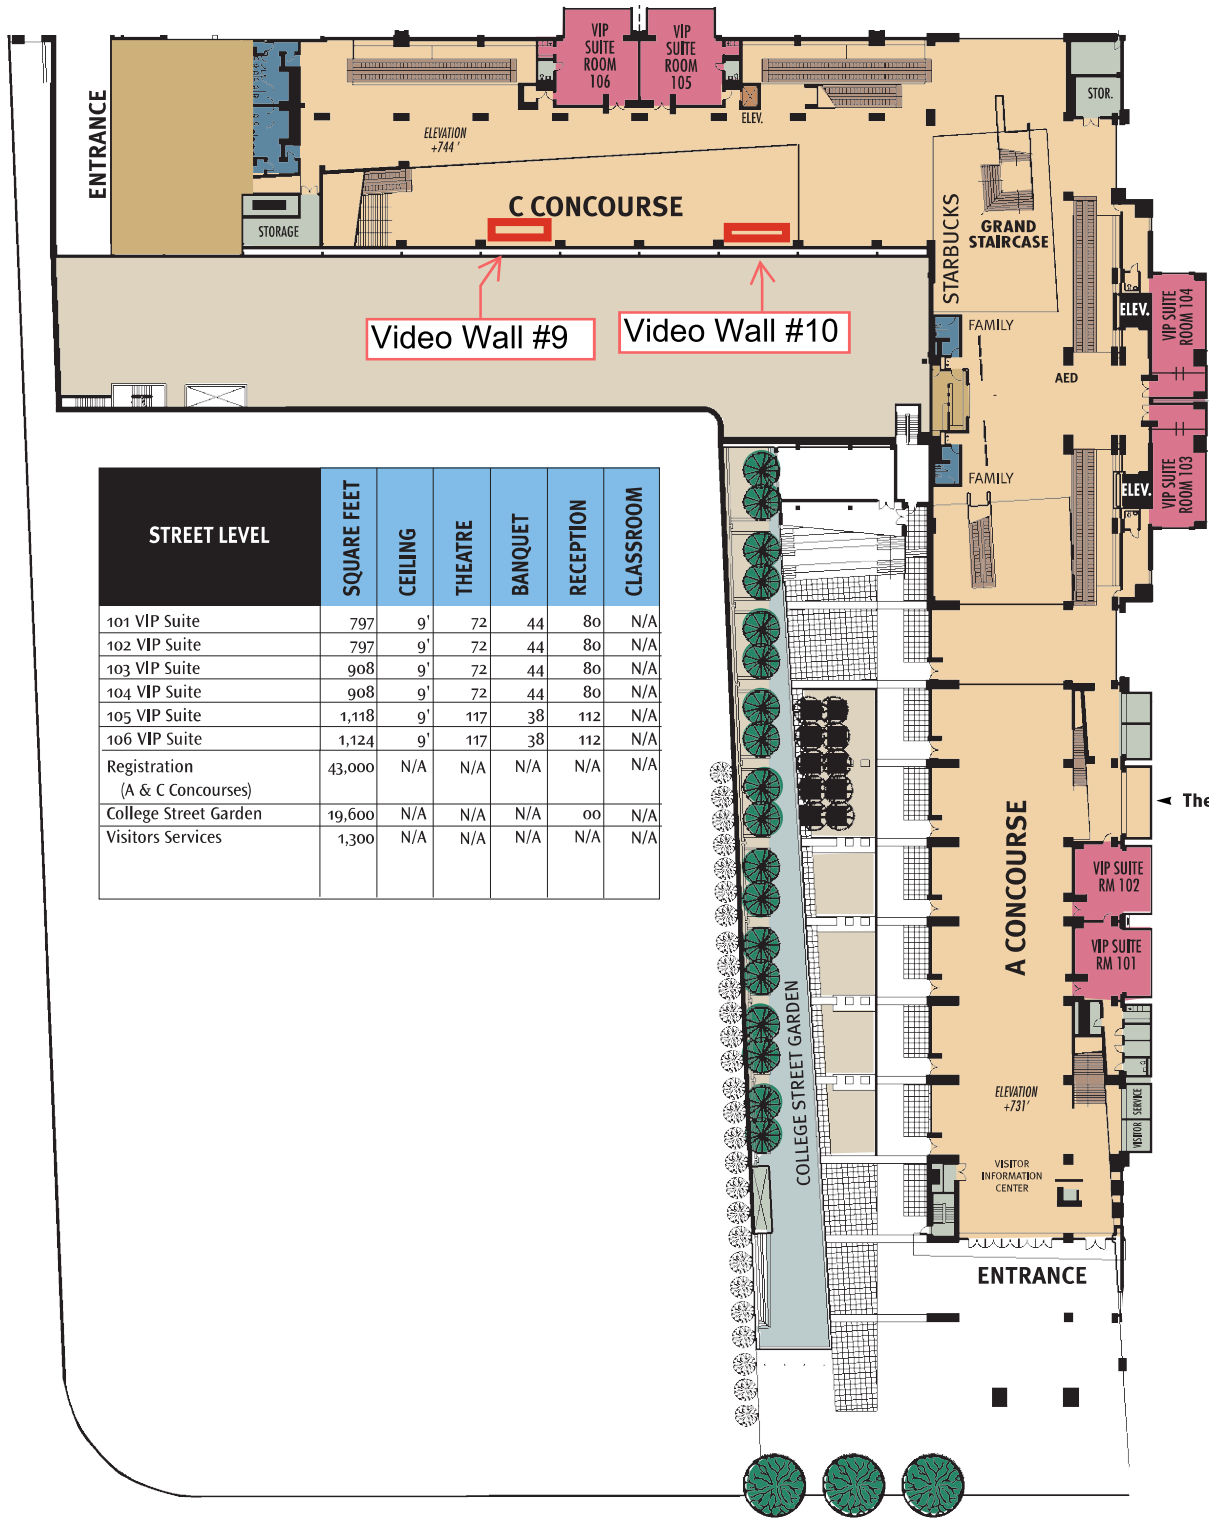

STREET LEVEL

SOUTH BREVARD ST.

EAST MARTIN LUTHER KING JR. BLVD.

BROOKLYN VILLAGE AVE.

STREET LEVEL	SQUARE FEET	CEILING	THEATRE	BANQUET	RECEPTION	CLASSROOM
101 VIP Suite	797	9'	72	44	80	N/A
102 VIP Suite	797	9'	72	44	80	N/A
103 VIP Suite	908	9'	72	44	80	N/A
104 VIP Suite	908	9'	72	44	80	N/A
105 VIP Suite	1,118	9'	117	38	112	N/A
106 VIP Suite	1,124	9'	117	38	112	N/A
Registration (A & C Concourses)	43,000	N/A	N/A	N/A	N/A	N/A
College Street Garden	19,600	N/A	N/A	N/A	00	N/A
Visitors Services	1,300	N/A	N/A	N/A	N/A	N/A

SOUTH COLLEGE ST.