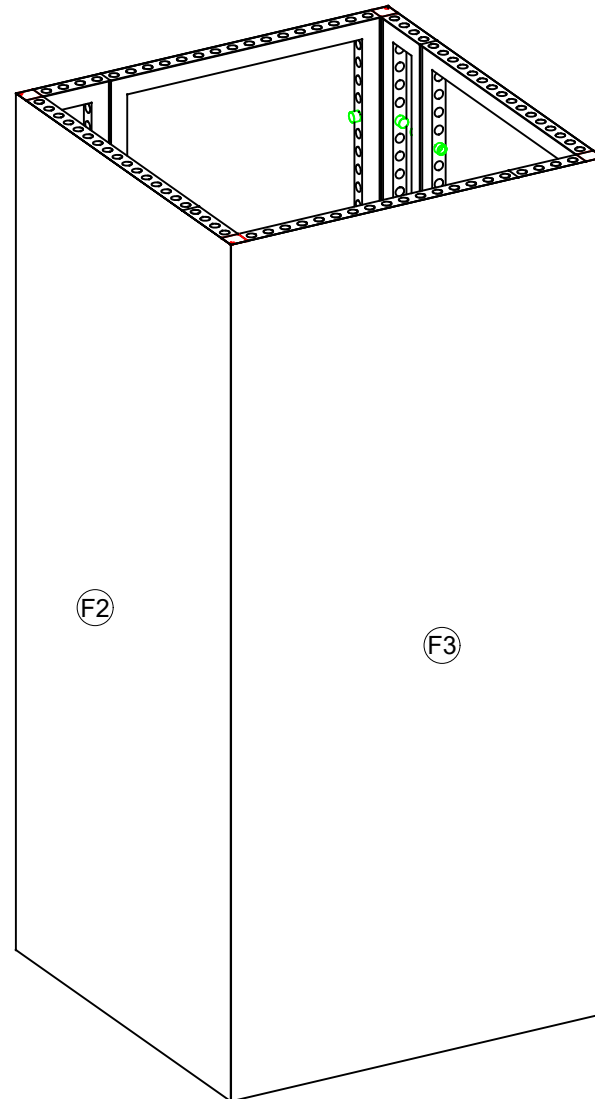

3D VIEW - 1

3D VIEW - 2

STRUCTURE VIEW

COLUMN PL

I.D.	Qty	Type	Size	Area (SqFt)	Part Number	Description	Material	Color	Notes
	4	FLEX Frame-Straight	39-1/16" x 117-3/16"		60400044	Straight Frame 16 Hole x 48 Hole	Aluminum	Silver	SF16480001
	4	FLEX Frame-Straight	9-3/4" x 117-3/16"		60400005	Straight Frame 04 Hole x 48 Hole	Aluminum	Silver	SF04480001
	8	FLEX Acc-Corner Post	0-5/16"		60440019	End piece for fabrics	Steel	Gray	bMX 614 S04 SET TG
	4	FLEX Acc-Corner Post	116-9/16"		60440021	Cnrn prof for fabric w/ 4 sides + thrds [2960MM]	Steel	Gray	CO6142960S04
C1	8	FLEX Part-Connector	Standard		60440043	Manual Clamp Connector	Aluminum	Silver	CO90120250132POM
C12	16	FLEX Part-Connector	Standard		60440048	Manual M8 pin connector for LEDSkin	Aluminum	Silver	CO90120480100MKII
F1	1	Flex Graphic Fabric	53-11/16" x 117-3/16"	43.7		Flex Fabric - Graphic	Default Fabric	Graphic	
F2	1	Flex Graphic Fabric	53-11/16" x 117-3/16"	43.7		Flex Fabric - Graphic	Default Fabric	Graphic	
F3	1	Flex Graphic Fabric	53-11/16" x 117-3/16"	43.7		Flex Fabric - Graphic	Default Fabric	Graphic	
F4	1	Flex Graphic Fabric	53-11/16" x 117-3/16"	43.7		Flex Fabric - Graphic	Default Fabric	Graphic	

LESS THAN 30 DAYS OUT

MORE THAN 30 DAYS OUT

FRONT ELEVATION
Scale: 1/2" = 1'-0"

PLAN VIEW
Scale: 1/2" = 1'-0"

FLOORPLAN

****NOTE: 6 LOCATIONS**