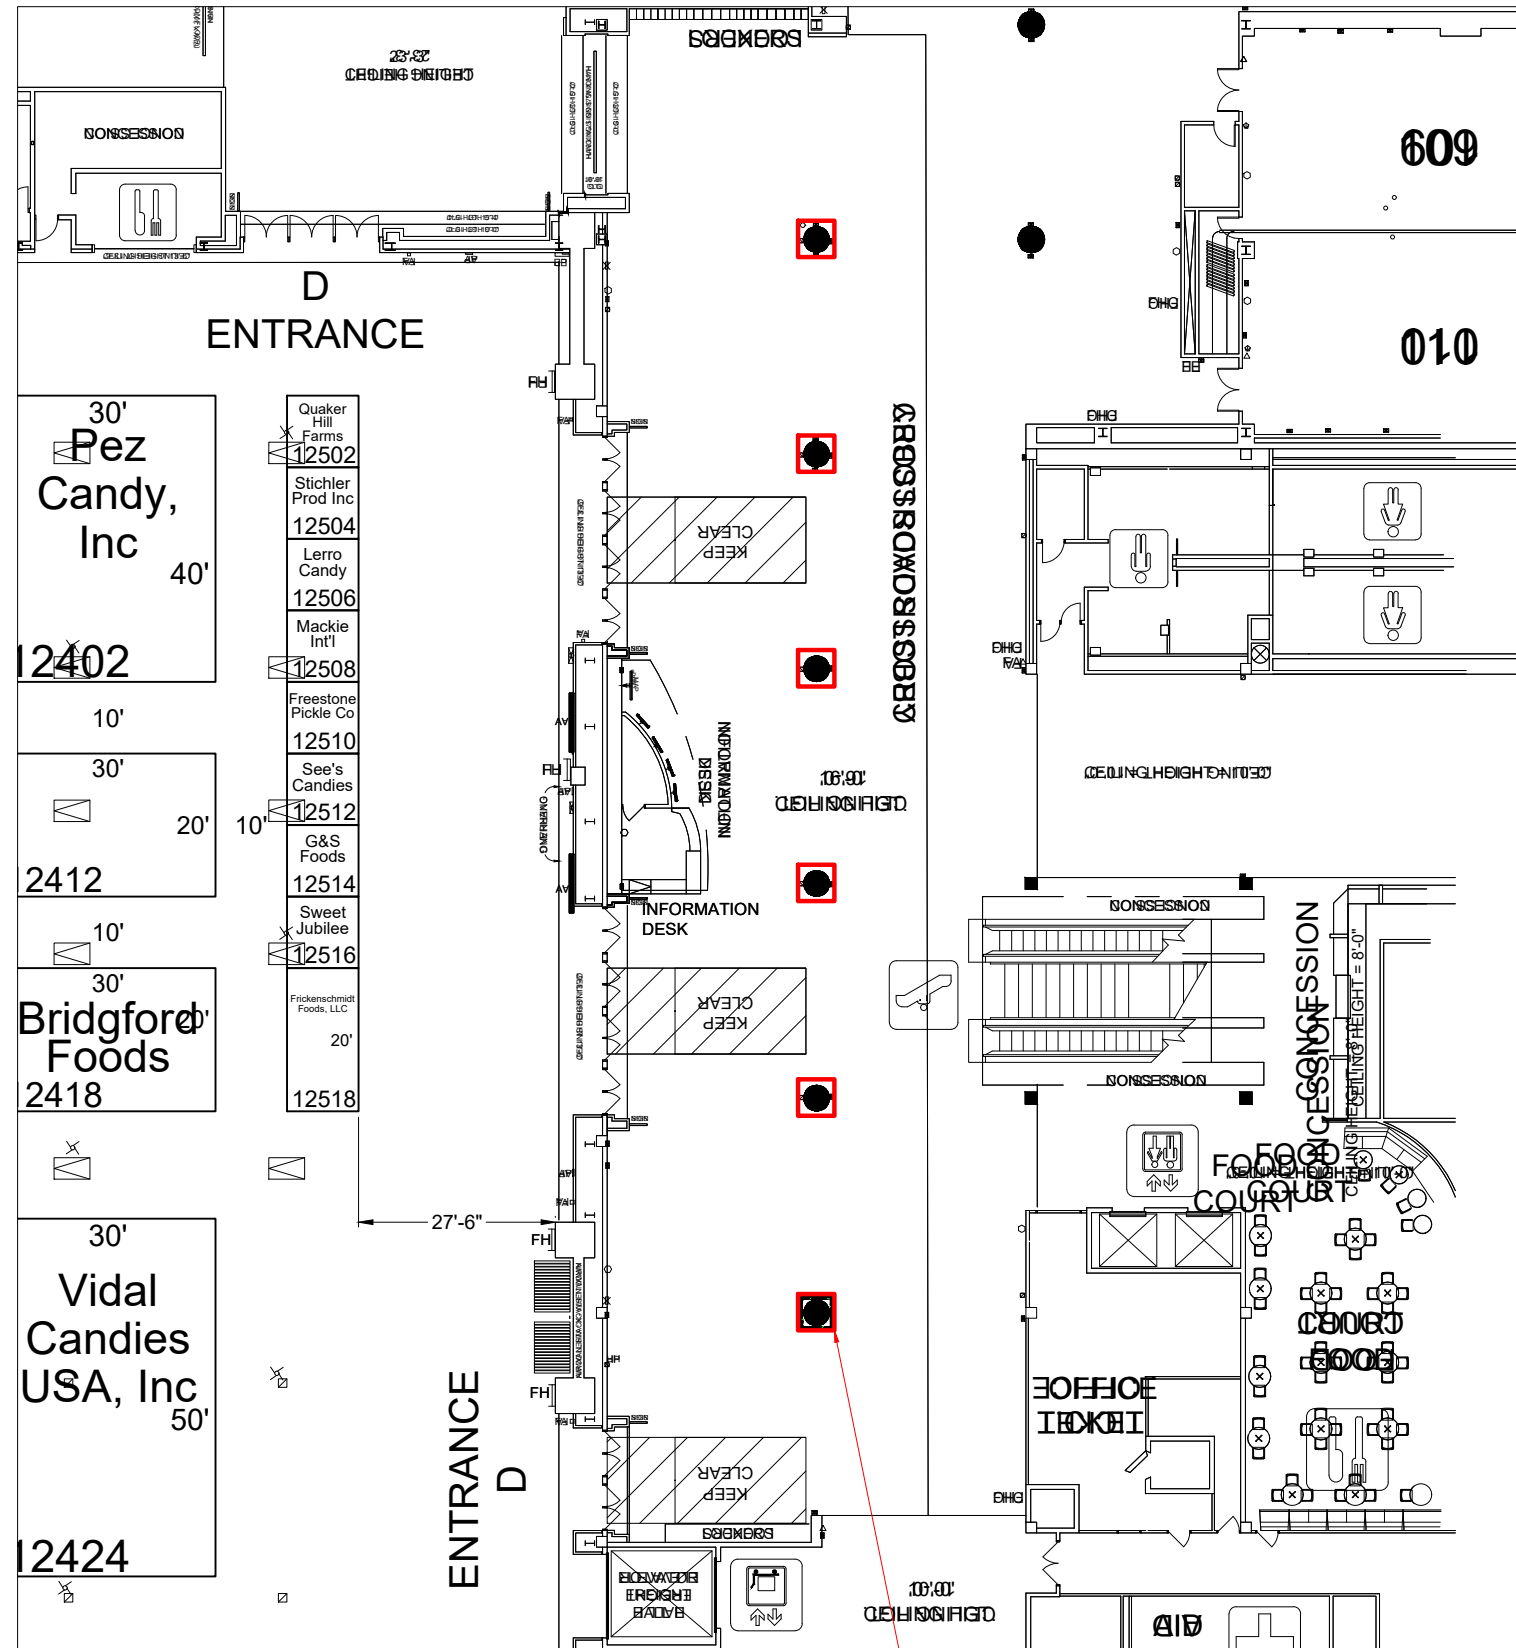

3D VIEW - 1

3D VIEW - 2

STRUCTURE VIEW

COLUMN PL

I.D.	Qty	Type	Size	Area (SqFt)	Part Number	Description	Material	Color	Notes
	4	FLEX Frame-Straight	39-1/16" x 117-3/16"		60400044	Straight Frame 16 Hole x 48 Hole	Aluminum	Silver	SF16480001
	4	FLEX Frame-Straight	9-3/4" x 117-3/16"		60400005	Straight Frame 04 Hole x 48 Hole	Aluminum	Silver	SF04480001
	8	FLEX Acc-Corner Post	0-5/16"		60440019	End piece for fabrics	Steel	Gray	bMX 614 S04 SET TG
	4	FLEX Acc-Corner Post	116-9/16"		60440021	Cnrn prof for fabric w/ 4 sides + thrds [2960MM]	Steel	Gray	CO6142960S04
C1	8	FLEX Part-Connector	Standard		60440043	Manual Clamp Connector	Aluminum	Silver	CO90120250132POM
C12	16	FLEX Part-Connector	Standard		60440048	Manual M8 pin connector for LEDSkin	Aluminum	Silver	CO90120480100MKII
F1	1	Flex Graphic Fabric	53-11/16" x 117-3/16"	43.7		Flex Fabric - Graphic	Default Fabric	Graphic	
F2	1	Flex Graphic Fabric	53-11/16" x 117-3/16"	43.7		Flex Fabric - Graphic	Default Fabric	Graphic	
F3	1	Flex Graphic Fabric	53-11/16" x 117-3/16"	43.7		Flex Fabric - Graphic	Default Fabric	Graphic	
F4	1	Flex Graphic Fabric	53-11/16" x 117-3/16"	43.7		Flex Fabric - Graphic	Default Fabric	Graphic	

LESS THAN 30 DAYS OUT

MORE THAN 30 DAYS OUT

FRONT ELEVATION
Scale: 1/2" = 1'-0"

PLAN VIEW
Scale: 1/2" = 1'-0"

FLOORPLAN

****NOTE: 6 LOCATIONS**