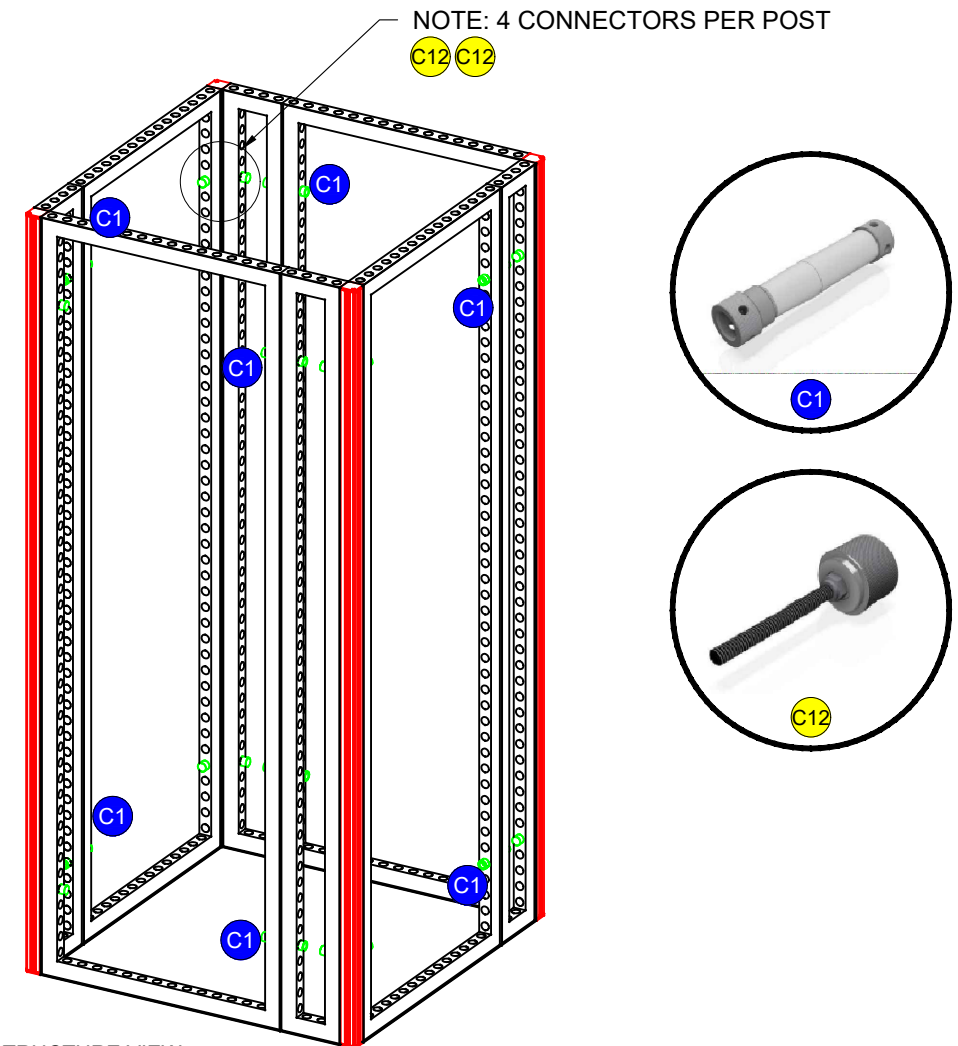

3D VIEW - 1

3D VIEW - 2

STRUCTURE VIEW

COLUMN PL

I.D.	Qty	Type	Size	Area (SqFt)	Part Number	Description	Material	Color	Notes
	4	FLEX Frame-Straight	39-1/16" x 117-3/16"		60400044	Straight Frame 16 Hole x 48 Hole	Aluminum	Silver	SF16480001
	4	FLEX Frame-Straight	9-3/4" x 117-3/16"		60400005	Straight Frame 04 Hole x 48 Hole	Aluminum	Silver	SF04480001
	8	FLEX Acc-Corner Post	0-5/16"		60440019	End piece for fabrics	Steel	Gray	bMX 614 S04 SET TG
	4	FLEX Acc-Corner Post	116-9/16"		60440021	Cnrn prof for fabric w/ 4 sides + thrds [2960MM]	Steel	Gray	CO6142960S04
C1	8	FLEX Part-Connector	Standard		60440043	Manual Clamp Connector	Aluminum	Silver	CO90120250132POM
C12	16	FLEX Part-Connector	Standard		60440048	Manual M8 pin connector for LEDSkin	Aluminum	Silver	CO90120480100MKII
F1	1	Flex Graphic Fabric	53-11/16" x 117-3/16"	43.7		Flex Fabric - Graphic	Default Fabric	Graphic	
F2	1	Flex Graphic Fabric	53-11/16" x 117-3/16"	43.7		Flex Fabric - Graphic	Default Fabric	Graphic	
F3	1	Flex Graphic Fabric	53-11/16" x 117-3/16"	43.7		Flex Fabric - Graphic	Default Fabric	Graphic	
F4	1	Flex Graphic Fabric	53-11/16" x 117-3/16"	43.7		Flex Fabric - Graphic	Default Fabric	Graphic	

LESS THAN 30 DAYS OUT

MORE THAN 30 DAYS OUT

FRONT ELEVATION
Scale: 1/2" = 1'-0"

PLAN VIEW
Scale: 1/2" = 1'-0"

FLOORPLAN

****NOTE: 6 LOCATIONS**