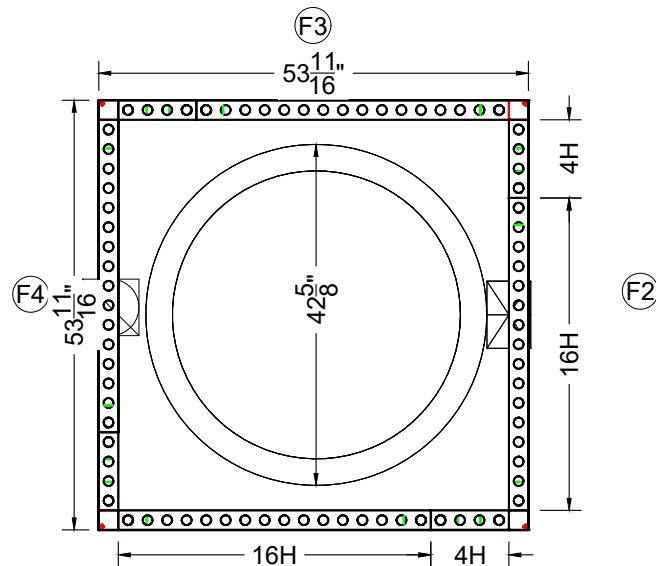

3D VIEW - 1

3D VIEW - 2

STRUCTURE VIEW

COLUMN PL

I.D.	Qty	Type	Size	Area (SqFt)	Part Number	Description	Material	Color	Notes
	4	FLEX Frame-Straight	39-1/16" x 117-3/16"		60400044	Straight Frame 16 Hole x 48 Hole	Aluminum	Silver	SF16480001
	4	FLEX Frame-Straight	9-3/4" x 117-3/16"		60400005	Straight Frame 04 Hole x 48 Hole	Aluminum	Silver	SF04480001
	8	FLEX Acc-Corner Post	0-5/16"		60440019	End piece for fabrics	Steel	Gray	bMX 614 S04 SET TG
	4	FLEX Acc-Corner Post	116-9/16"		60440021	Cnrn prof for fabric w/ 4 sides + thrds [2960MM]	Steel	Gray	CO6142960S04
C1	8	FLEX Part-Connector	Standard		60440043	Manual Clamp Connector	Aluminum	Silver	CO90120250132POM
C12	16	FLEX Part-Connector	Standard		60440048	Manual M8 pin connector for LEDSkin	Aluminum	Silver	CO90120480100MKII
F1	1	Flex Graphic Fabric	53-11/16" x 117-3/16"	43.7		Flex Fabric - Graphic	Default Fabric	Graphic	
F2	1	Flex Graphic Fabric	53-11/16" x 117-3/16"	43.7		Flex Fabric - Graphic	Default Fabric	Graphic	
F3	1	Flex Graphic Fabric	53-11/16" x 117-3/16"	43.7		Flex Fabric - Graphic	Default Fabric	Graphic	
F4	1	Flex Graphic Fabric	53-11/16" x 117-3/16"	43.7		Flex Fabric - Graphic	Default Fabric	Graphic	

LESS THAN 30 DAYS OUT

MORE THAN 30 DAYS OUT

FRONT ELEVATION
Scale: 1/2" = 1'-0"

PLAN VIEW
Scale: 1/2" = 1'-0"

FLOORPLAN

****NOTE: 6 LOCATIONS**