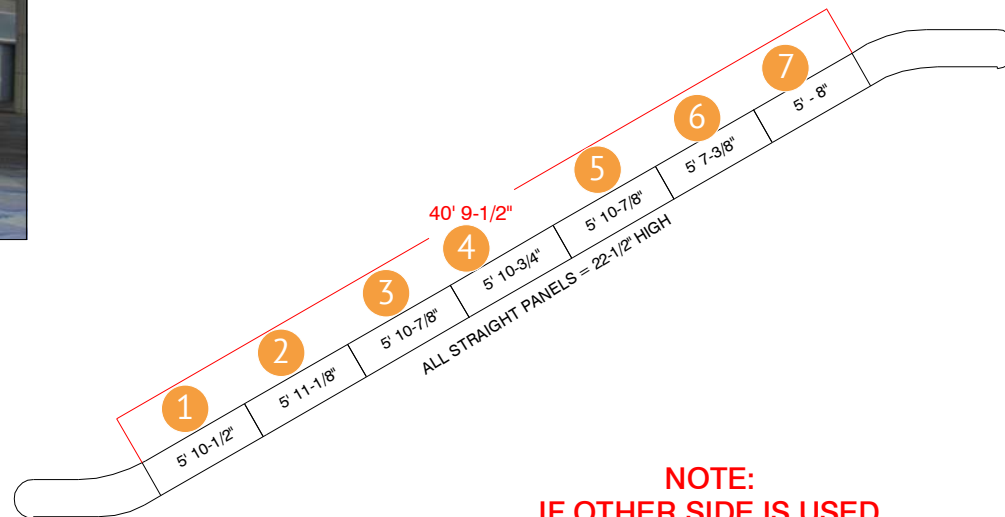

# WEST BUILDING LEVEL TWO - ESCALATOR #7

**ESCALATOR  
SIDE GLASS PANELS  
LEFT & RIGHT-SIDES  
ARE THE SAME**

**NOTE:  
IF OTHER SIDE IS USED  
MIRROR IMAGE**

# Irregular Glass Panels for Escalators 1-11

**WEST BUILDING  
LEVEL TWO - ESCALATOR #7**

**ESCALATOR  
CENTER STEEL SURFACE**