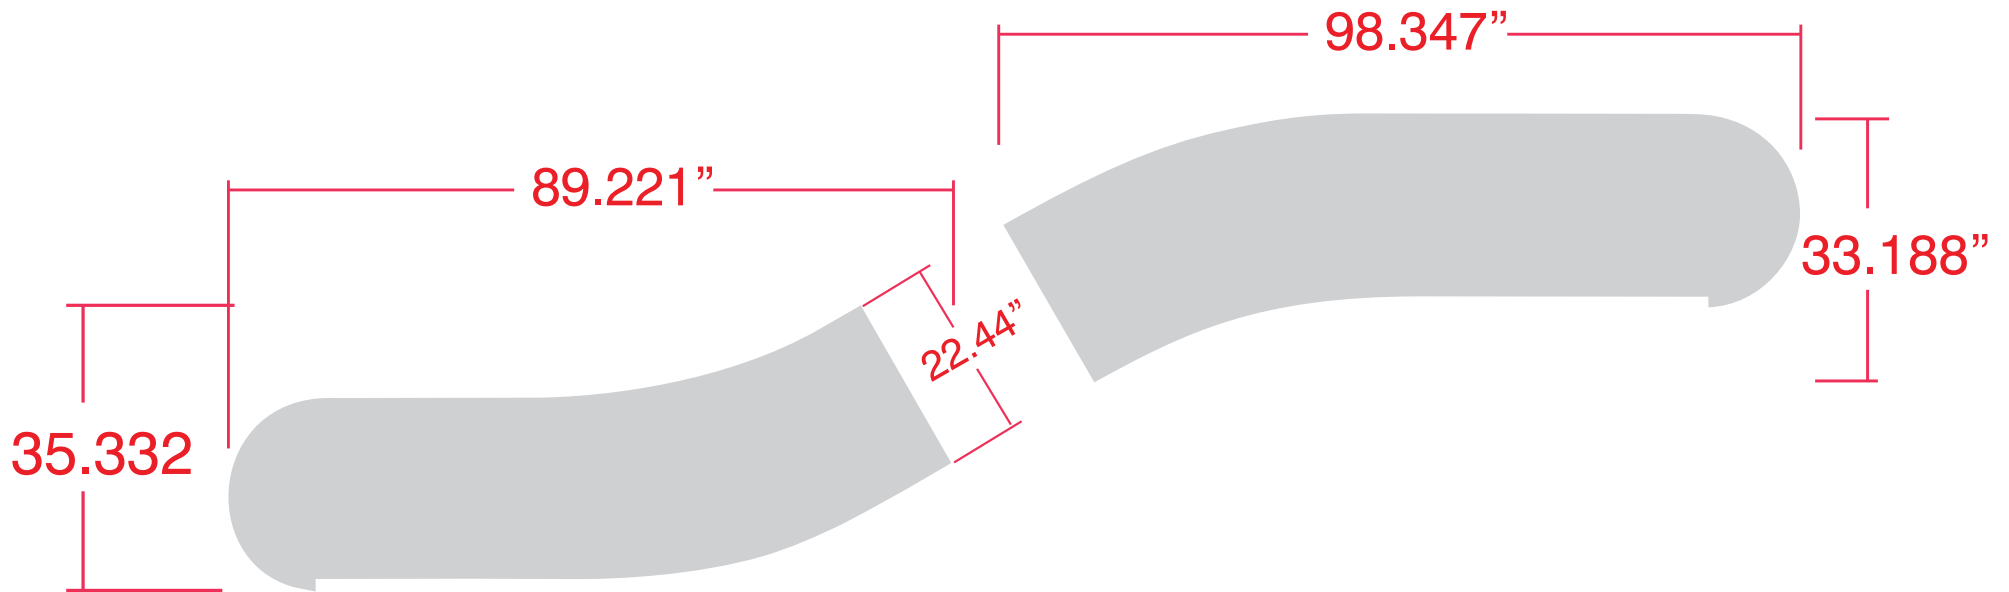

# WEST BUILDING LEVEL TWO - ESCALATOR #7

**ESCALATOR  
SIDE GLASS PANELS  
LEFT & RIGHT-SIDES  
ARE THE SAME**

**NOTE:  
IF OTHER SIDE IS USED  
MIRROR IMAGE**

# Irregular Glass Panels for Escalators 1-11

**WEST BUILDING  
LEVEL TWO - ESCALATOR #7**

**ESCALATOR  
CENTER STEEL SURFACE**