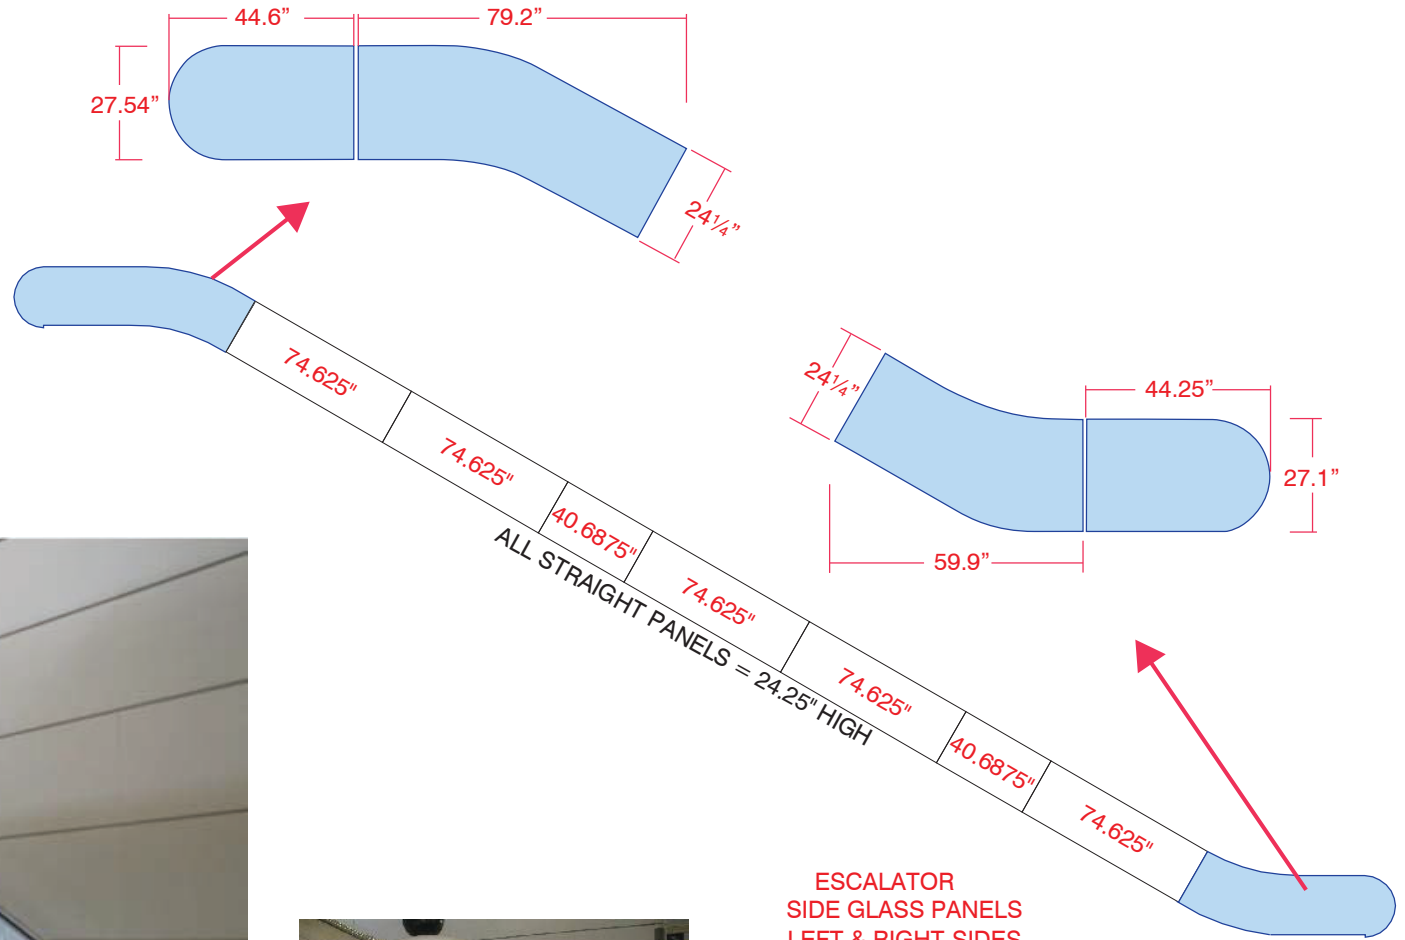

# Irregular Glass Panels for Escalator 12

ESCALATOR  
SIDE GLASS PANELS  
LEFT & RIGHT-SIDES  
ARE THE SAME

# WEST BUILDING

## LEVEL TWO - ESCALATOR L2-ESC12

### GLASS PANELS - STRAIGHT SIDES