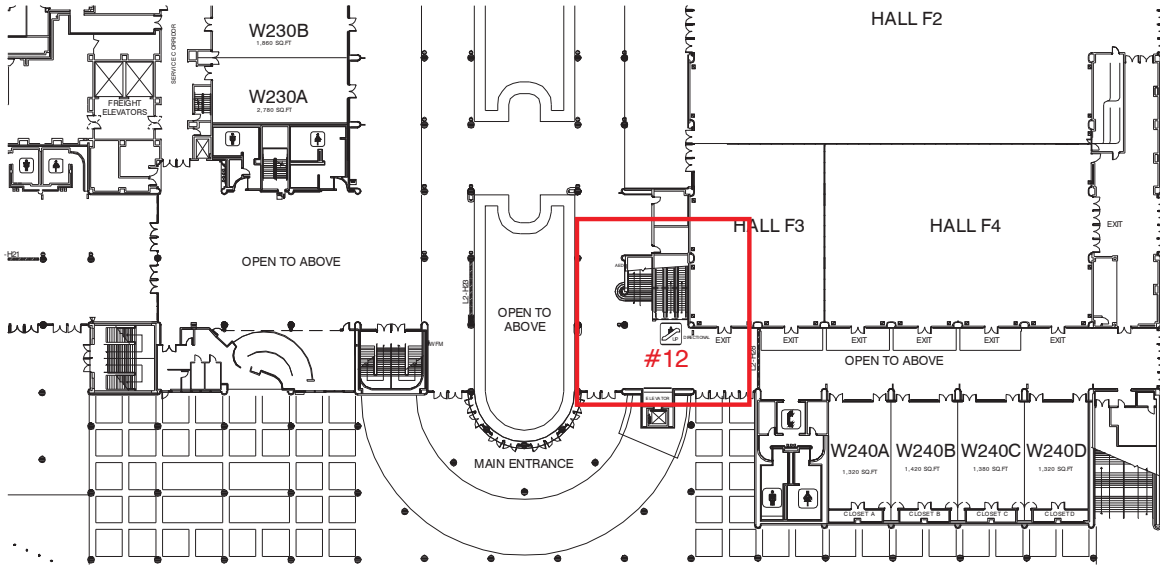

# Irregular Glass Panels for Escalator 12

ESCALATOR  
SIDE GLASS PANELS  
LEFT & RIGHT-SIDES  
ARE THE SAME

### GLASS PANELS - STRAIGHT SIDES