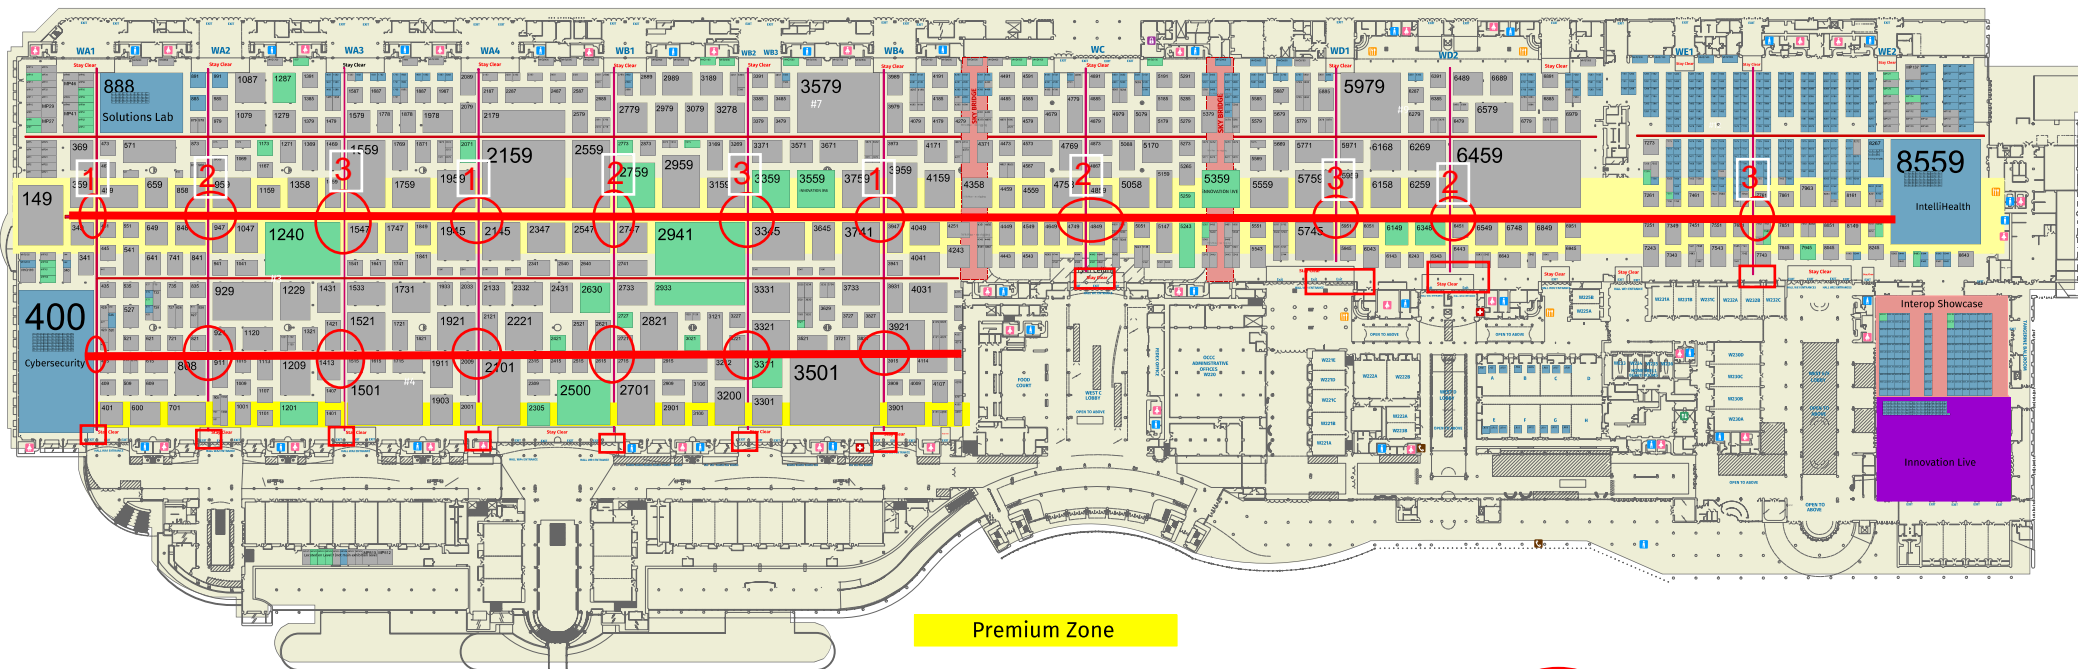

Exhibit Hall

Premium Zone

Mandatory Aisle

Aisle Sign and floor sticker opportunities

Floor Sticker opportunities

Aisle Sign Extensions: 6 double sided extensions
 Opportunity 1: 400, 2100, 3900
 Opportunity 2: 900, 2700, 4800, 6400
 Opportunity 3: 1500, 3300, 5900, 7700

Floor Stickers:
 Opportunity 1: 400, 2100, 3900 (6 floor stickers available)
 Opportunity 2: 900, 2700, 4800, 6400 (6 floor sticker available)
 Opportunity 3: 1500, 3300, 5900, 7700 (6 floor sticker available)