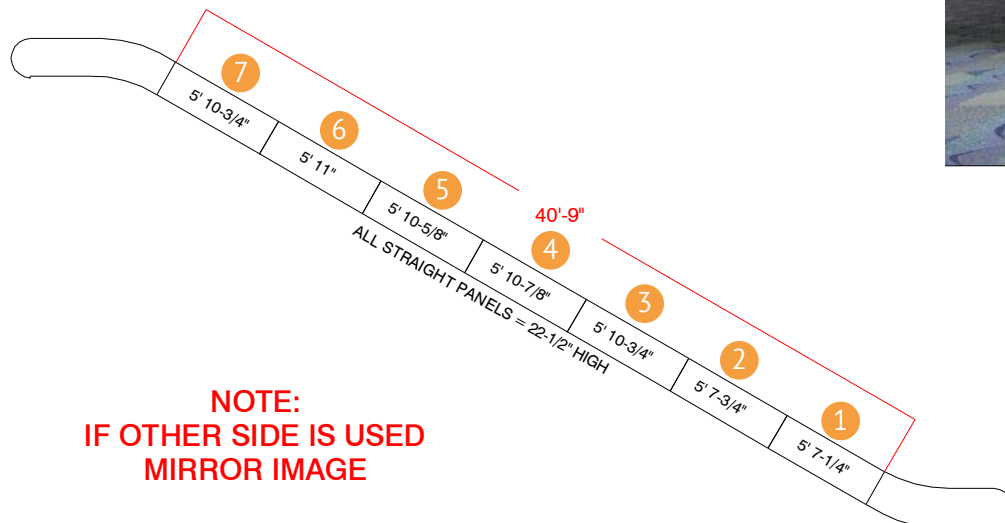

WEST BUILDING LEVEL TWO - ESCALATOR #6

**ESCALATOR
SIDE GLASS PANELS
LEFT & RIGHT-SIDES
ARE THE SAME**

**NOTE:
IF OTHER SIDE IS USED
MIRROR IMAGE**

**WEST BUILDING
LEVEL TWO - ESCALATOR #6**

**ESCALATOR
CENTER STEEL SURFACE**