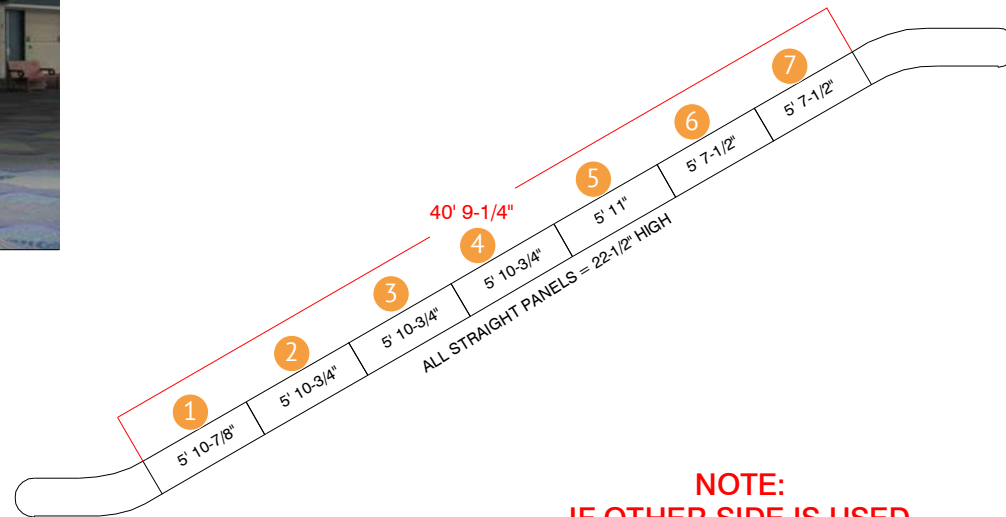

**ESCALATOR
SIDE GLASS PANELS
LEFT & RIGHT-SIDES
ARE THE SAME**

WEST BUILDING LEVEL TWO - ESCALATOR #5

**NOTE:
IF OTHER SIDE IS USED
MIRROR IMAGE**

**WEST BUILDING
LEVEL TWO - ESCALATOR #5**

**ESCALATOR
CENTER STEEL SURFACE**