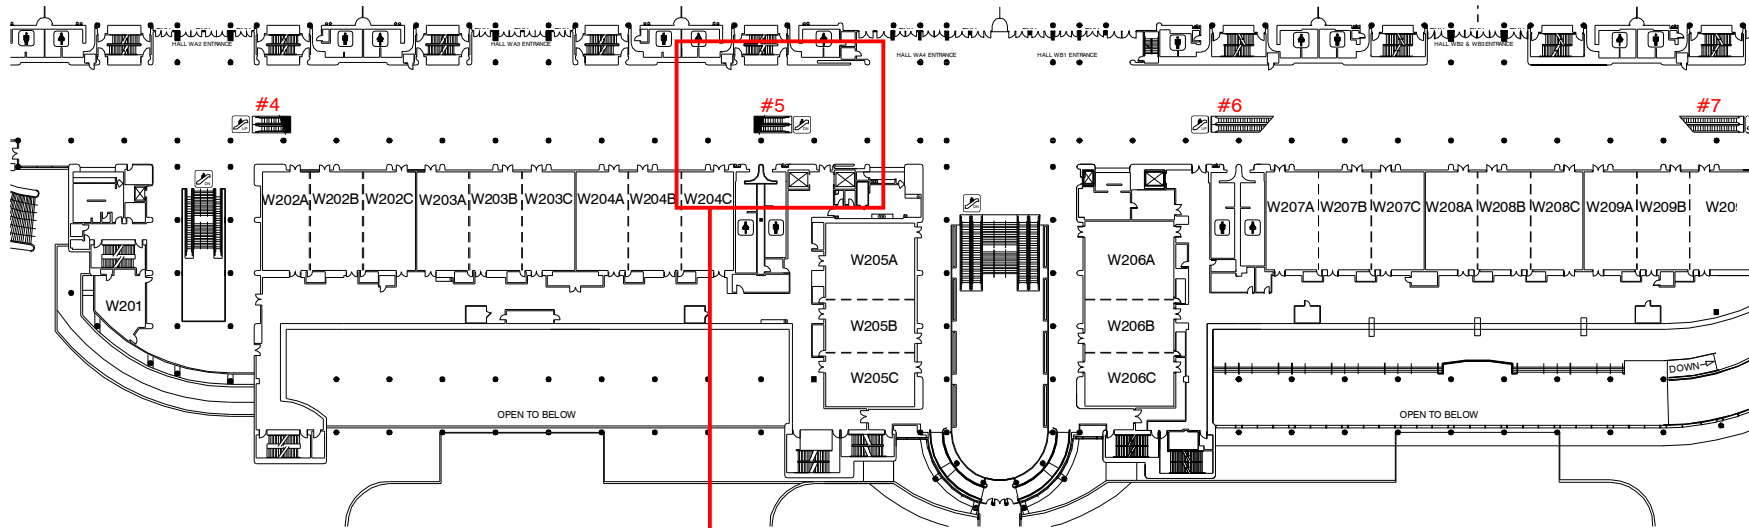

**ESCALATOR
SIDE GLASS PANELS
LEFT & RIGHT-SIDES
ARE THE SAME**

WEST BUILDING LEVEL TWO - ESCALATOR #5

**NOTE:
IF OTHER SIDE IS USED
MIRROR IMAGE**

**WEST BUILDING
LEVEL TWO - ESCALATOR #5**

**ESCALATOR
CENTER STEEL SURFACE**