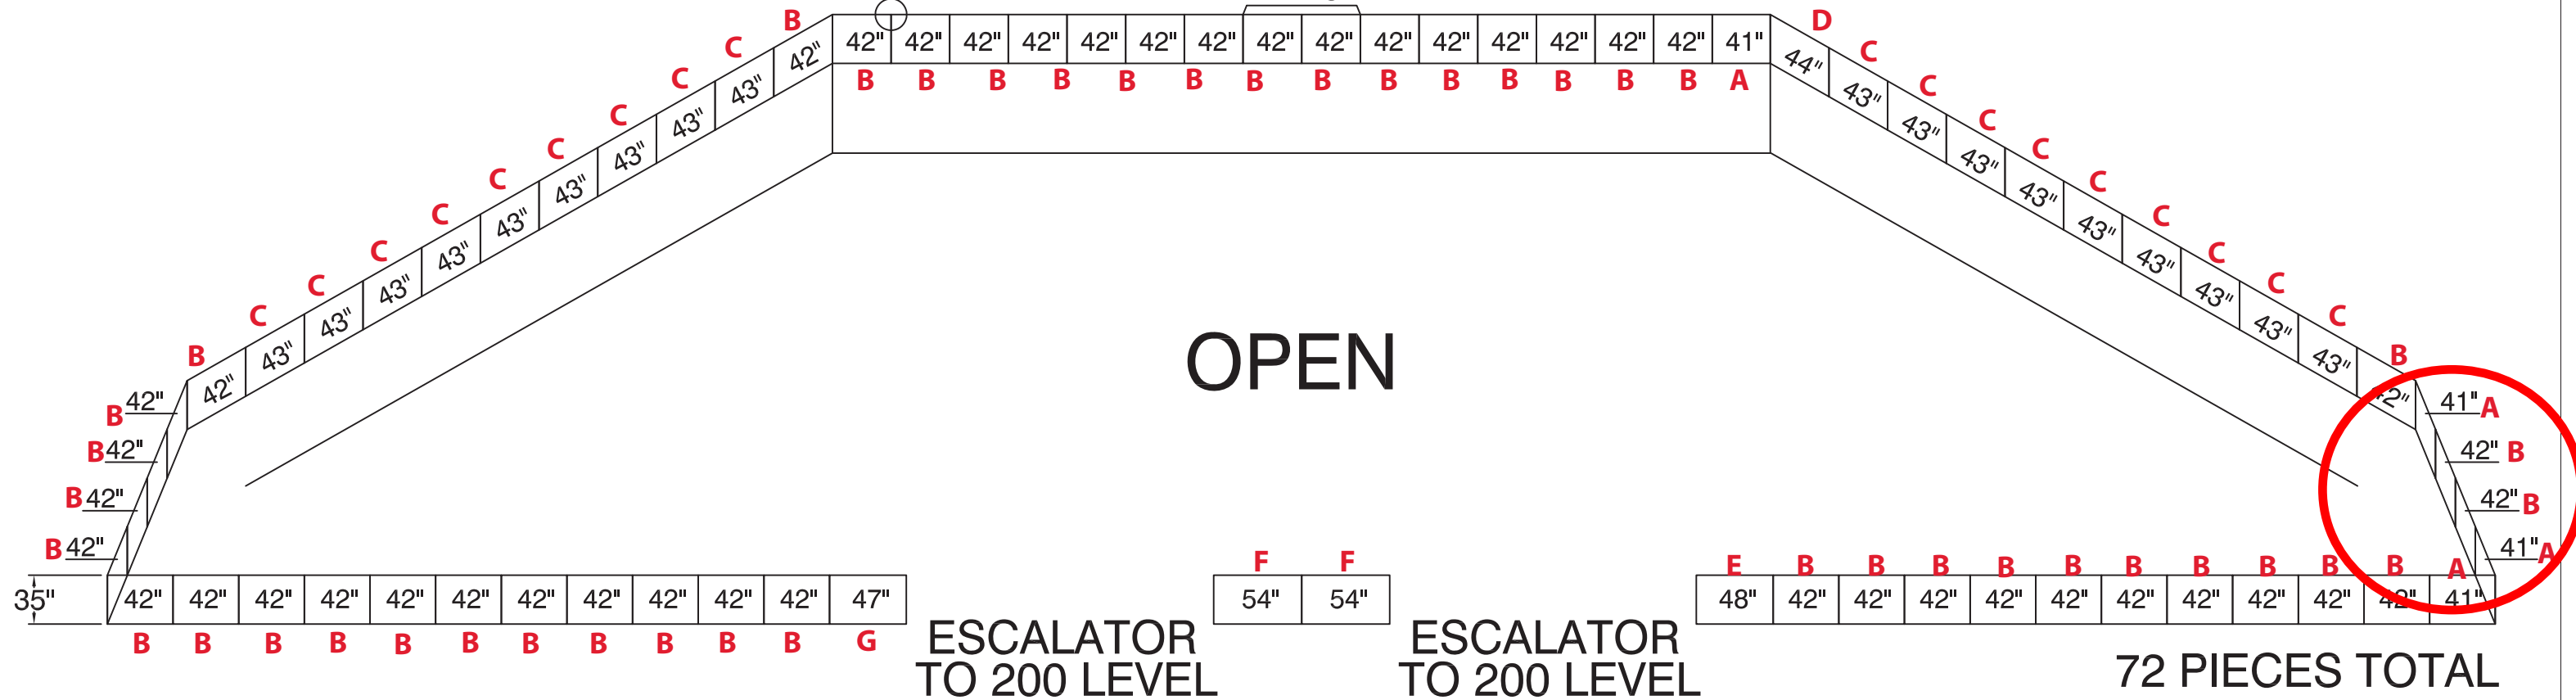

CUTOUT FOR METAL BRACKETS: 2 1/2"(W)
x 1 3/4"(H) ON EACH UPPER CORNER

F.H.C.

GLASS RAILING DIMENSIONS

metro toronto convention centre
NORTH EXHIBIT LEVEL 300