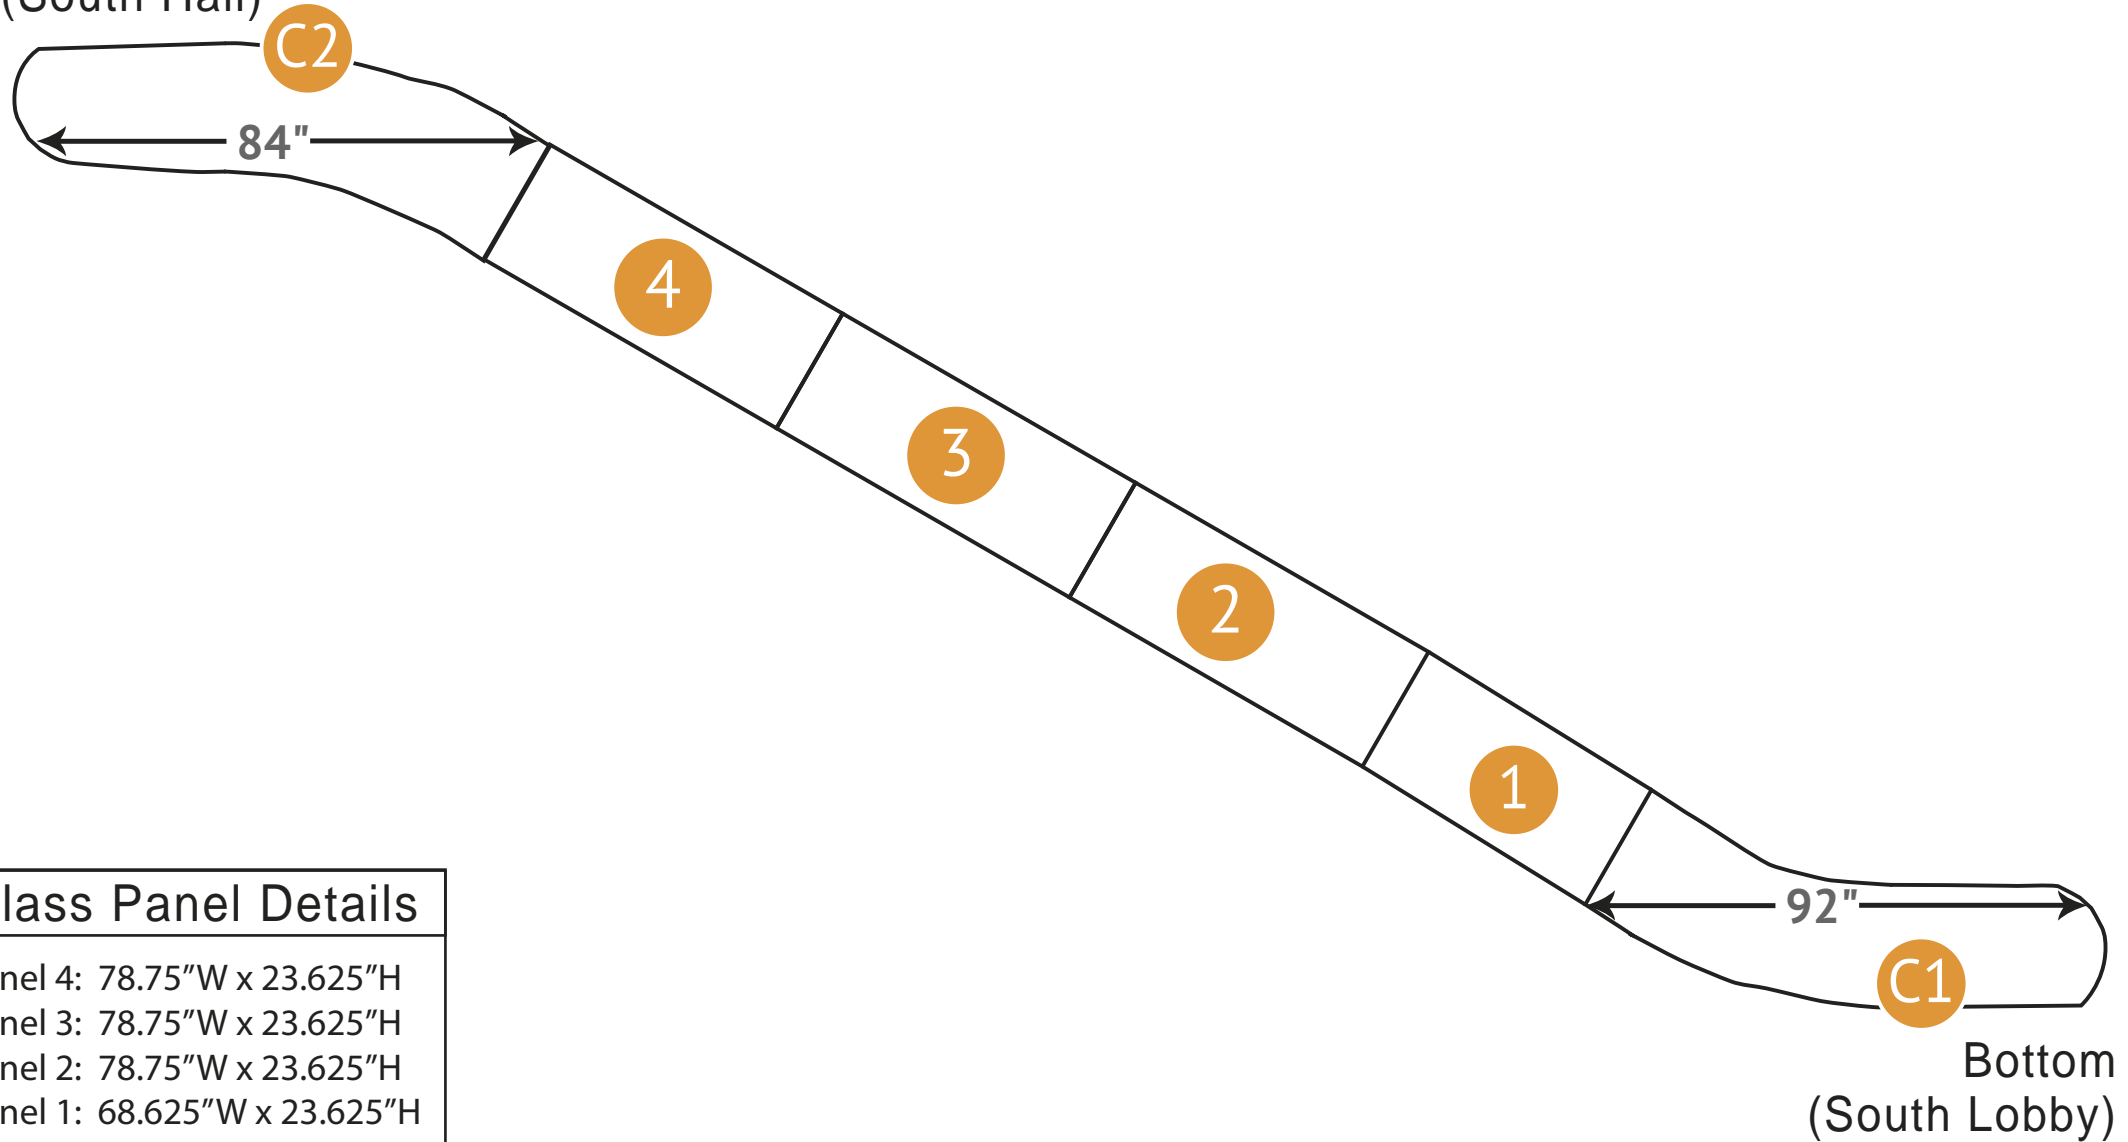

A

B

Escalator Graphics SL-EG3

Top
(South Hall)

Glass Panel Details

- Panel 4: 78.75"W x 23.625"H
- Panel 3: 78.75"W x 23.625"H
- Panel 2: 78.75"W x 23.625"H
- Panel 1: 68.625"W x 23.625"H