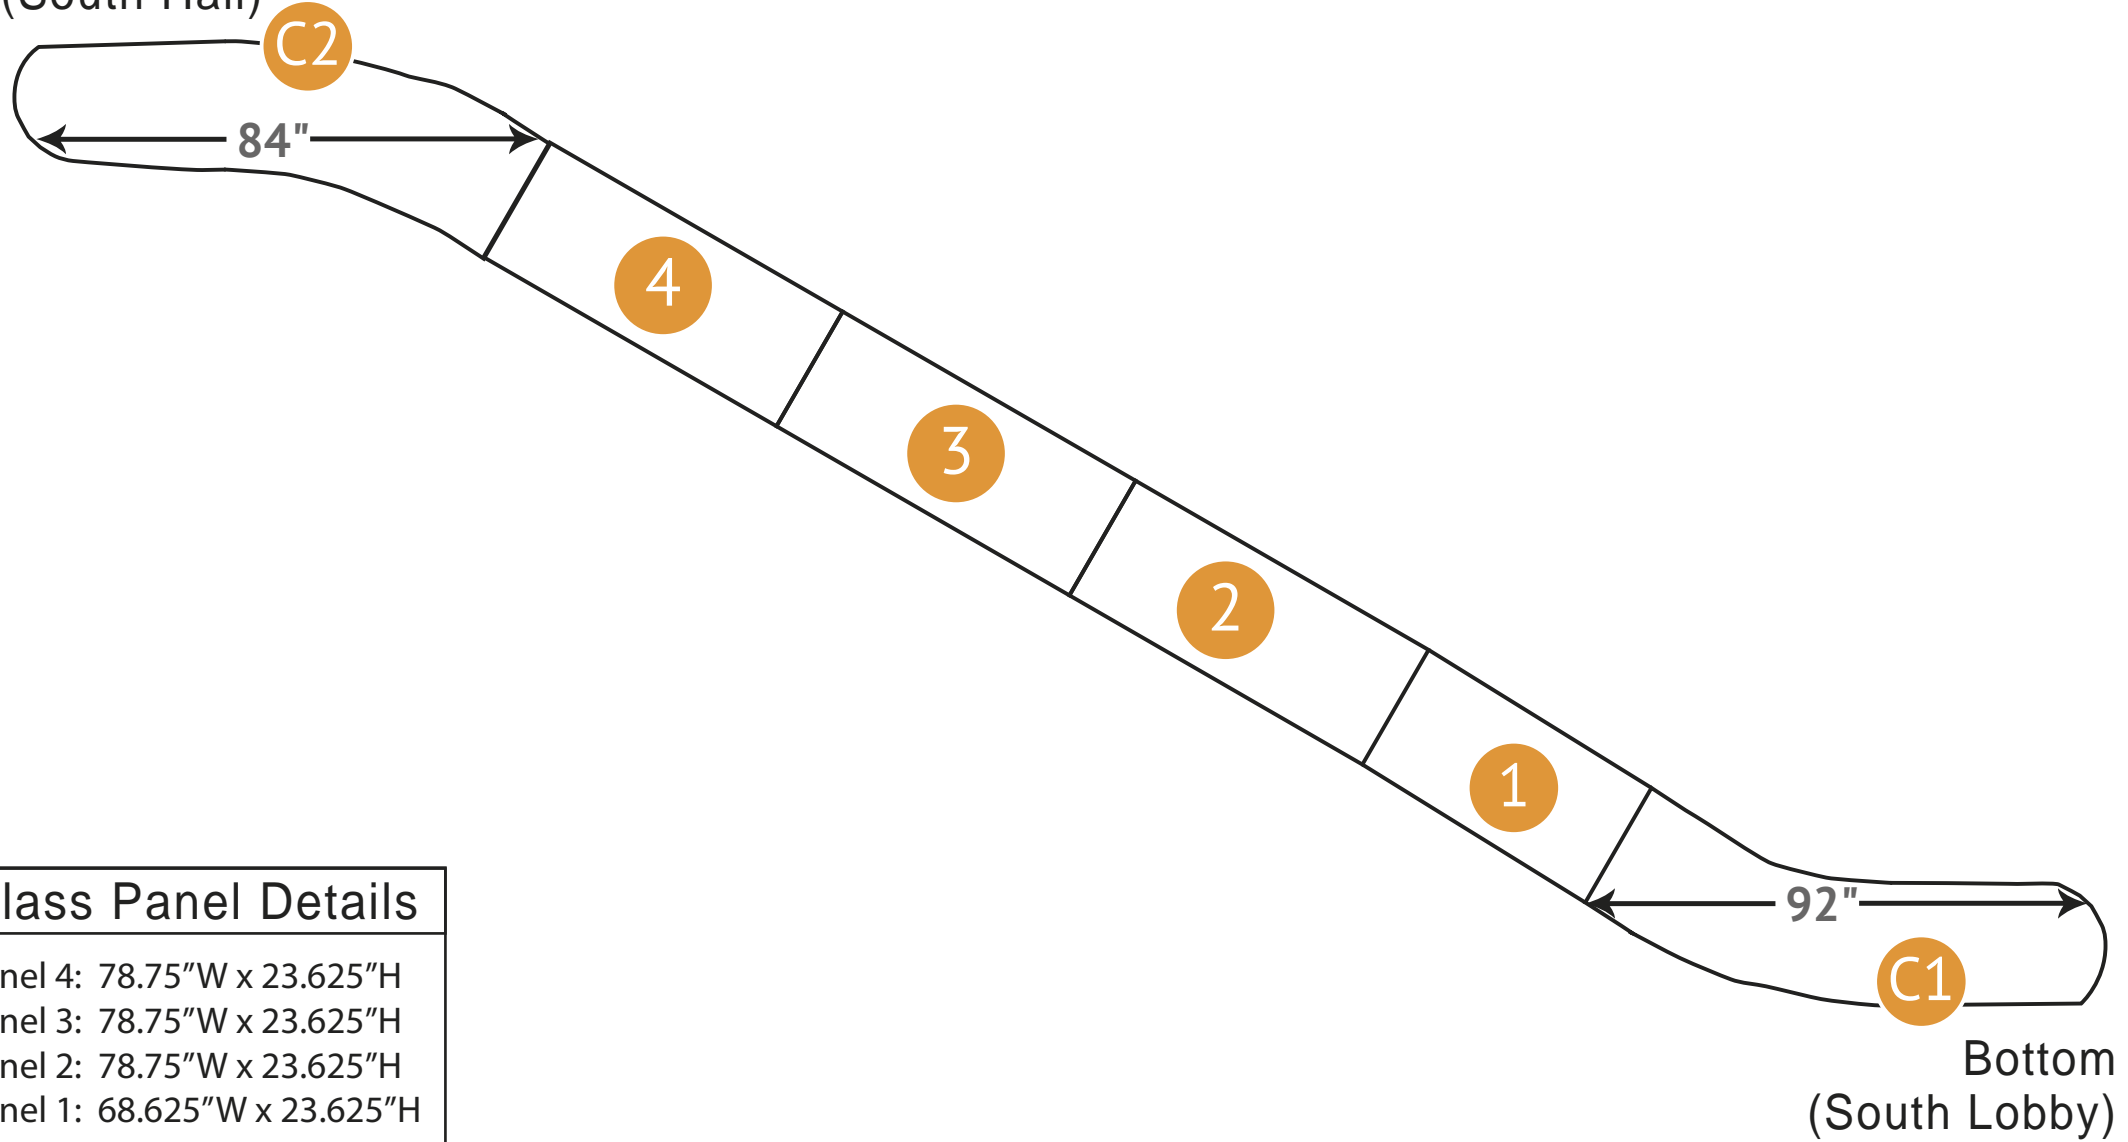

A

B

↑ The Terrace

Escalator Graphics SL-EG5

Top
(South Hall)

Glass Panel Details

- Panel 4: 78.75"W x 23.625"H
- Panel 3: 78.75"W x 23.625"H
- Panel 2: 78.75"W x 23.625"H
- Panel 1: 68.625"W x 23.625"H