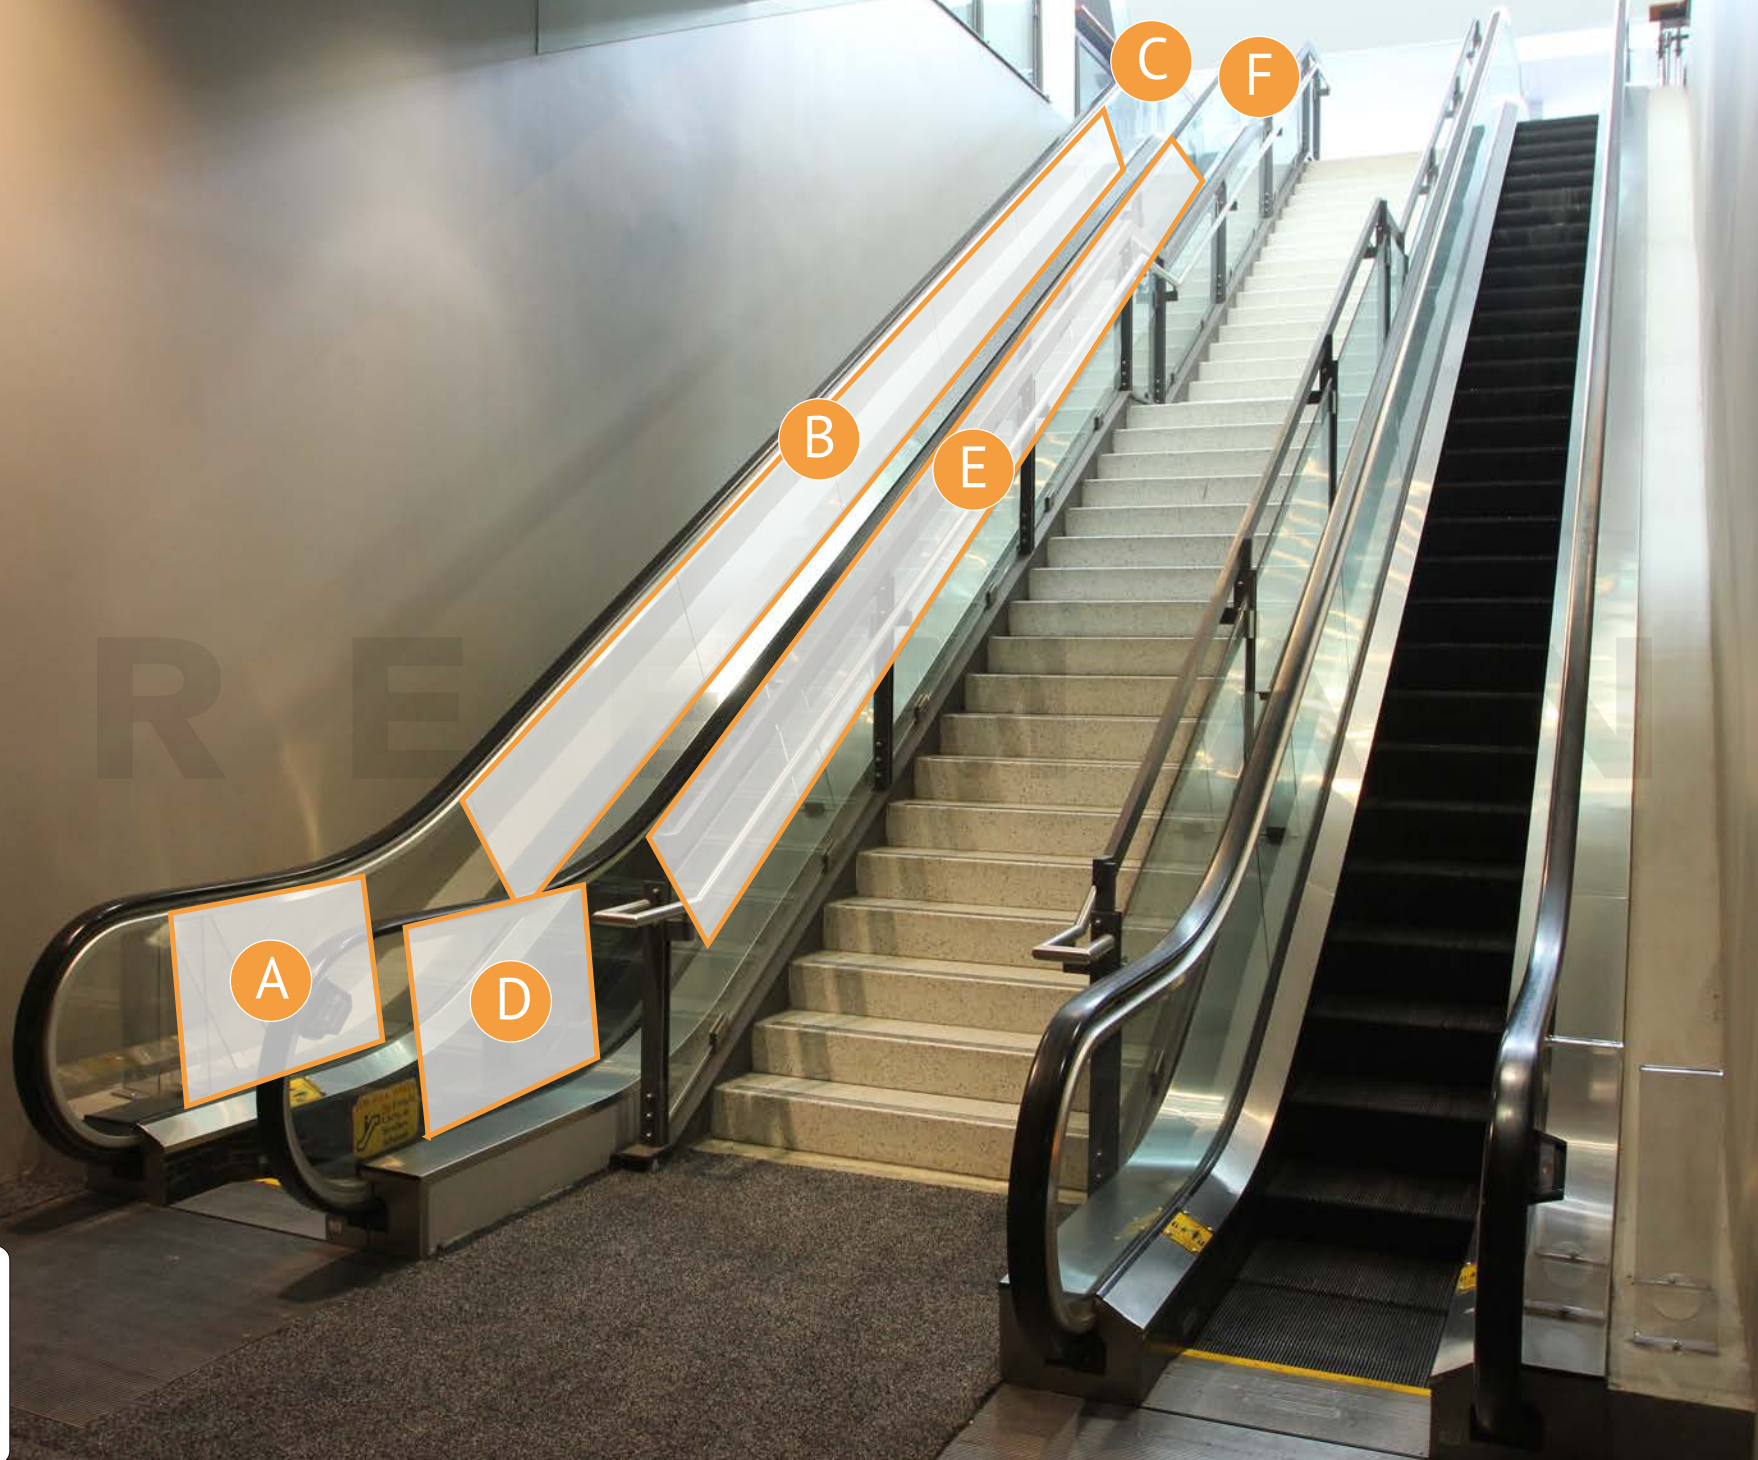

F R E

Panels: A, C, D & F

36"W x 23"H

Panels: B & E

35'-6"W x 22"H

F R E E

Rooms \$400 to 505

EMMA