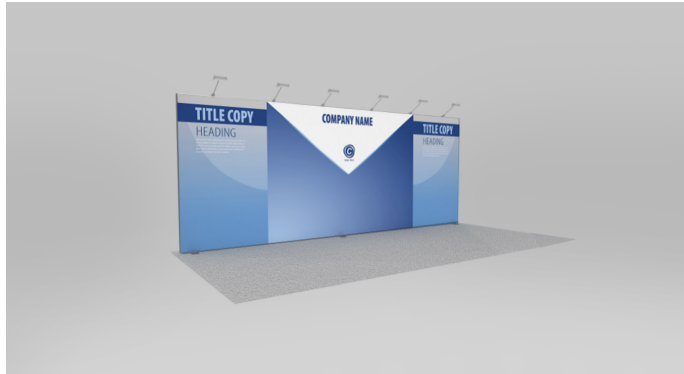

[Contact us](#) →

Exhibit collection

Starting from

\$9,495.00

Exhibit features:

- Multidimensional back wall structure with large fabric graphics and plexiglass shelves
- 46" mounted monitor
- Reception counter with graphics
- Arm lights to highlight graphics
- Choice of classic carpet and ½" padding

10' x 20' exhibit rental examples

Discount prices available through March 15, 2023

Fabric backwall

Starting from

\$6,240.00

\$8,736.00 after discount deadline

Exhibit features:

- Back wall structure with large fabric graphics
- Arm lights to highlight graphics
- Choice of classic carpet

[Contact us](#) →

Exhibit collection

Starting from

\$11,995.00

Exhibit features:

- Multidimensional back wall structure with large fabric graphics
- Reception counter with graphics
- Arm lights to highlight graphics
- Choice of classic carpet and ½" padding

Exhibit Collection rental solutions

Extend 4

Starting from
\$18,095.00

Exhibit features:

- 16' double sided structure with mural fabric graphics
- Built in desk with interior storage
- (2) 46" mounted monitors
- Cabinet with interior storage
- Arm lights to highlight graphics
- Choice of classic carpet and ½" padding