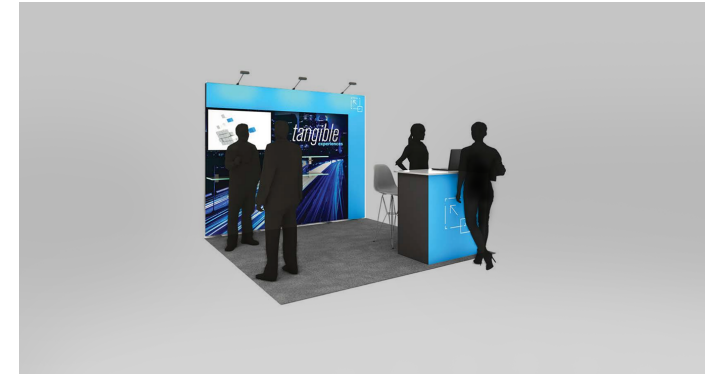

Available soon on FOL

[Contact us](#) →

Hard wall exhibit

Starting from

\$4,800.00

\$6,720.00 after discount deadline

Exhibit features:

- Back wall structure with hard panel graphics
- Arm lights to highlight graphics
- Choice of classic carpet

[Contact us](#) →

Exhibit collection

Starting from

\$9,495.00

Exhibit features:

- Multidimensional back wall structure with large fabric graphics and plexiglass shelves
- 46" mounted monitor
- Reception counter with graphics
- Arm lights to highlight graphics
- Choice of classic carpet and ½" padding

[Contact us](#) →

Exhibit collection

Starting from

\$11,995.00

Exhibit features:

- Multidimensional back wall structure with large fabric graphics
- Reception counter with graphics
- Arm lights to highlight graphics
- Choice of classic carpet and ½" padding