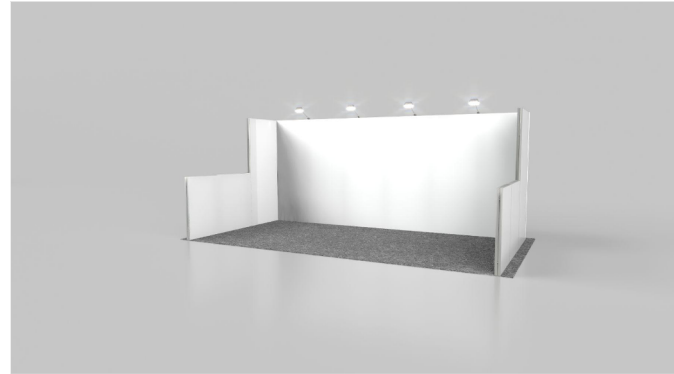

Hard wall exhibit

Starting from

$9,400.00

$13,160.00 after discount deadline

Exhibit features:

- Back wall structure with hard panel graphics
- Arm lights to highlight graphics
- Choice of classic carpet

Services included:

- Structure rental and installation/dismantle
- Graphic printing and installation
- Electrical service for arm lights
- First night vacuuming
- Material handling

Available soon on FOL

[Contact us](#) →