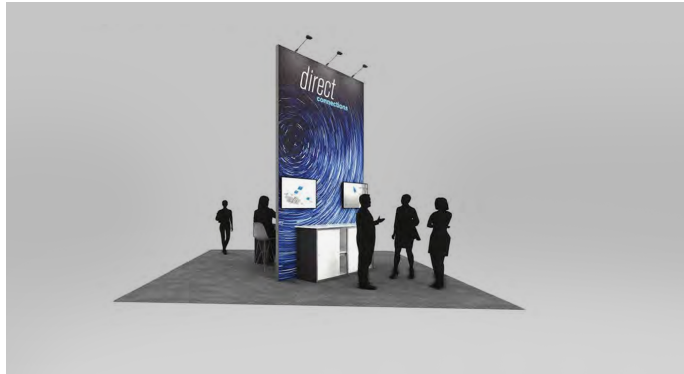

[Contact us](#) →

Exhibit collection

Starting from

\$11,995.00

Exhibit features:

- Multidimensional back wall structure with large fabric graphics
- Reception counter with graphics
- Arm lights to highlight graphics
- Choice of classic carpet and ½" padding

Exhibit Collection rental solutions

Extend 4

Starting from
\$18,095.00

Exhibit features:

- 16' double sided structure with mural fabric graphics
- Built in desk with interior storage
- (2) 46" mounted monitors
- Cabinet with interior storage
- Arm lights to highlight graphics
- Choice of classic carpet and ½" padding