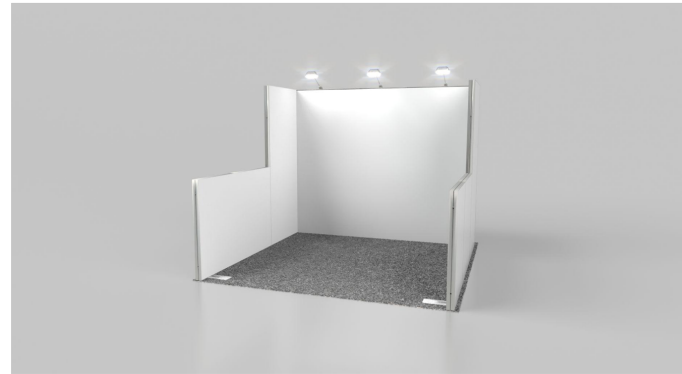

\$3,200.00

\$4,480.00 after discount deadline

Exhibit features:

- Back wall structure with large fabric graphics
- Arm lights to highlight graphics
- Choice of classic carpet

Services included:

- Structure rental and installation/dismantle
- Graphic printing and installation
- Electrical service for arm lights
- First night vacuuming
- Material handling

Available soon on FOL

[Contact us](#) →

Hard wall exhibit

Starting from

\$4,800.00

\$6,720.00 after discount deadline

Exhibit features:

- Back wall structure with hard panel graphics
- Arm lights to highlight graphics
- Choice of classic carpet

[Contact us](#) →

Exhibit collection

Starting from

\$9,495.00

Exhibit features:

- Multidimensional back wall structure with large fabric graphics and plexiglass shelves
- 46" mounted monitor
- Reception counter with graphics
- Arm lights to highlight graphics
- Choice of classic carpet and ½" padding

[Contact us](#) →

Exhibit collection

Starting from

\$11,995.00

Exhibit features:

- Multidimensional back wall structure with large fabric graphics
- Reception counter with graphics
- Arm lights to highlight graphics
- Choice of classic carpet and ½" padding