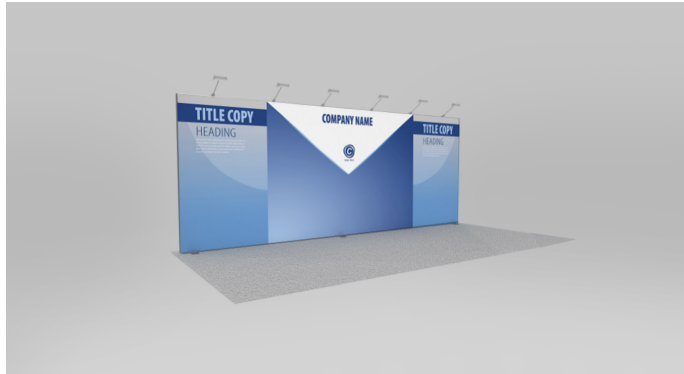

10' x 20' exhibit rental examples

Discount prices available through February 07, 2024

Fabric backwall

Starting from

$5,755.00

$8,057.00 after discount deadline

Exhibit features:

- Back wall structure with large fabric graphics
- Arm lights to highlight graphics
- Choice of classic carpet

Services included:

- Structure rental and installation/dismantle
- Graphic printing and installation
- Electrical service for arm lights
- First night vacuuming
- Material handling

Available soon on FOL

[Visit FOL](#) →